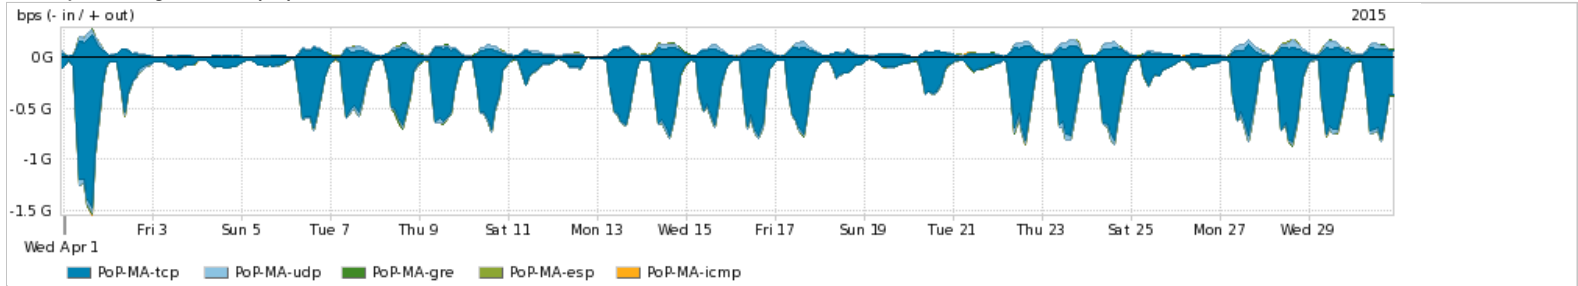

PROFILE	APPLICATION	IN	OUT	TOTAL	
☐	PoP-MA		smtp	504.57 Kbps	73.01 Kbps	577.58 Kbps
☐	PoP-MA		ssh	90.12 Kbps	423.25 Kbps	513.37 Kbps
☐	PoP-MA		dns	202.48 Kbps	197.27 Kbps	399.75 Kbps
☐	PoP-MA		bittorrent	70.99 Kbps	153.31 Kbps	224.30 Kbps
☐	PoP-MA		xmpp	130.16 Kbps	61.17 Kbps	191.33 Kbps

Distribuição do tráfego do PoP-MA por protocolo

Average | Max | PCT95

	PROFILE	PROTOCOL	IN	OUT	TOTAL	
☒	PoP-MA		tcp	251.28 Mbps	44.34 Mbps	295.62 Mbps
☒	PoP-MA		udp	11.67 Mbps	16.25 Mbps	27.93 Mbps
☒	PoP-MA		gre	1.42 Mbps	910.13 Kbps	2.33 Mbps
☒	PoP-MA		esp	450.17 Kbps	1.26 Mbps	1.71 Mbps
☒	PoP-MA		icmp	74.18 Kbps	73.37 Kbps	147.55 Kbps
☐	PoP-MA		ipv6	4.00 bps	5.00 bps	9.00 bps

For assistance with this product, please contact support@arbornetworks.com.