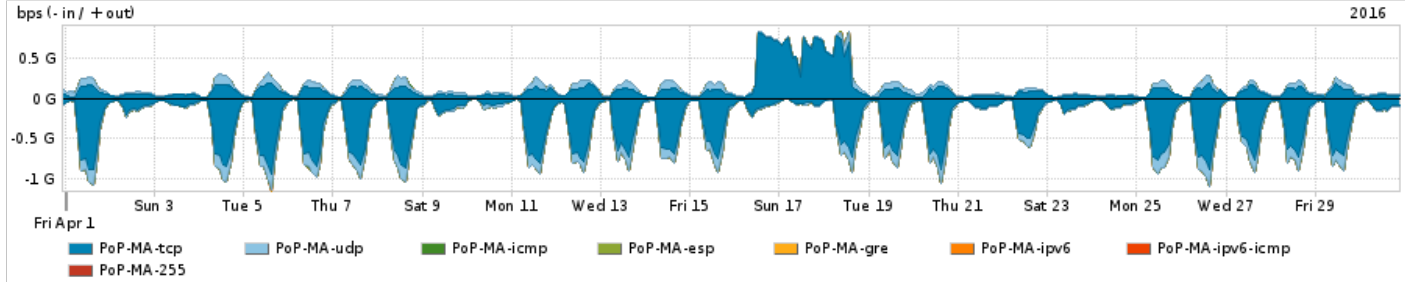

PROFILE	APPLICATION	IN	OUT	TOTAL	
☐	PoP-MA	other UDP	52.84 Mbps	35.72 Mbps	88.56 Mbps
☐	PoP-MA	other TCP	10.74 Mbps	23.43 Mbps	34.17 Mbps
☐	PoP-MA	dns	283.51 Kbps	5.54 Mbps	5.83 Mbps
☐	PoP-MA	ssh	242.82 Kbps	2.59 Mbps	2.83 Mbps
☐	PoP-MA	bittorrent	470.60 Kbps	752.15 Kbps	1.22 Mbps
☐	PoP-MA	macromedia-fcs	945.16 Kbps	55.82 Kbps	1.00 Mbps
☐	PoP-MA	qq	197.04 Kbps	701.71 Kbps	898.74 Kbps
☐	PoP-MA	smtp	250.59 Kbps	467.38 Kbps	717.97 Kbps

Distribuição do tráfego do PoP-MA por protocolo
bps (- in / + out)

Average | Max | PCT95

PROFILE	PROTOCOL	IN	OUT	TOTAL	
☐	PoP-MA	tcp	263.06 Mbps	104.08 Mbps	367.14 Mbps
☐	PoP-MA	udp	53.34 Mbps	36.35 Mbps	89.68 Mbps
☐	PoP-MA	icmp	43.58 Kbps	26.22 Kbps	69.80 Kbps
☐	PoP-MA	esp	25.27 Kbps	22.06 Kbps	47.34 Kbps
☐	PoP-MA	gre	20.88 Kbps	2.79 Kbps	23.67 Kbps
☐	PoP-MA	ipv6	100.00 bps	17.00 bps	117.00 bps
☐	PoP-MA	ipv6-icmp	1.00 bps	97.00 bps	98.00 bps
☐	PoP-MA	255	0.00 bps	0.00 bps	0.00 bps

For assistance with this product, please contact support@arbornetworks.com.