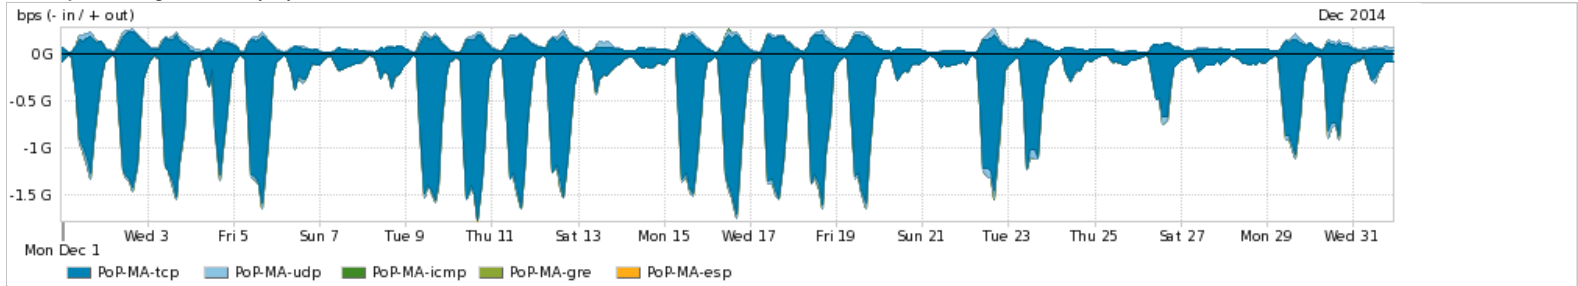

PROFILE	APPLICATION	IN	OUT	TOTAL	
☐	PoP-MA	dns	386.68 Kbps	230.30 Kbps	616.97 Kbps
☐	PoP-MA	bittorrent	180.45 Kbps	263.44 Kbps	443.89 Kbps
☐	PoP-MA	smtp	249.27 Kbps	161.48 Kbps	410.75 Kbps
☐	PoP-MA	rsync	258.43 Kbps	143.19 Kbps	401.62 Kbps
☐	PoP-MA	xmpp	231.46 Kbps	121.32 Kbps	352.78 Kbps

Distribuição do tráfego do PoP-MA por protocolo

Average | Max | PCT95

PROFILE	PROTOCOL	IN	OUT	TOTAL	
☒	PoP-MA	tcp	428.35 Mbps	80.67 Mbps	509.02 Mbps
☒	PoP-MA	udp	13.15 Mbps	14.27 Mbps	27.42 Mbps
☒	PoP-MA	icmp	151.26 Kbps	158.95 Kbps	310.22 Kbps
☒	PoP-MA	gre	14.35 Kbps	8.66 Kbps	23.01 Kbps
☒	PoP-MA	esp	4.63 Kbps	6.56 Kbps	11.20 Kbps
☐	PoP-MA	ipv6	62.00 bps	44.00 bps	106.00 bps
☐	PoP-MA	rsvp	0.00 bps	4.00 bps	4.00 bps
☐	PoP-MA	sctp	2.00 bps	0.00 bps	2.00 bps

For assistance with this product, please contact support@arbornetworks.com.