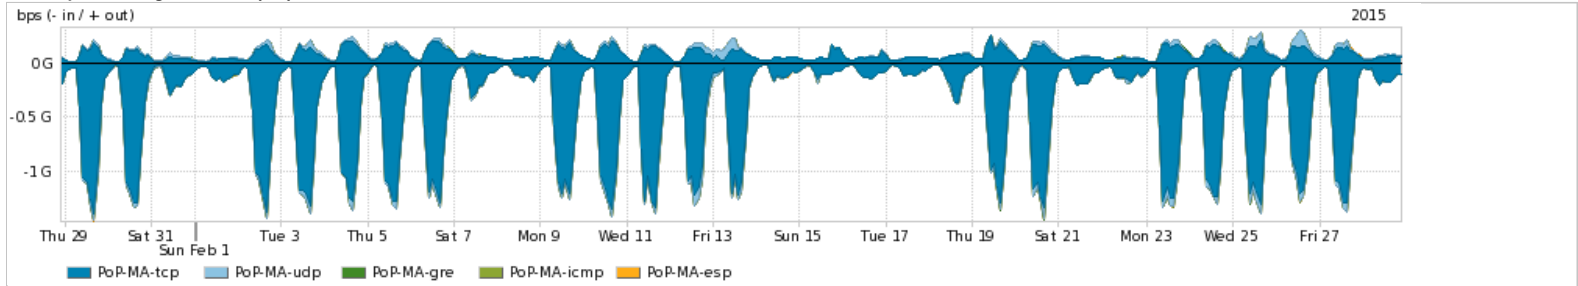

PROFILE	APPLICATION	IN	OUT	TOTAL	
☐	PoP-MA	rsync	659.20 Kbps	84.51 Kbps	743.71 Kbps
☐	PoP-MA	dns	395.13 Kbps	346.84 Kbps	741.97 Kbps
☐	PoP-MA	bittorrent	306.79 Kbps	355.99 Kbps	662.77 Kbps
☐	PoP-MA	smtp	273.56 Kbps	116.89 Kbps	390.45 Kbps
☐	PoP-MA	ssh	135.35 Kbps	220.20 Kbps	355.55 Kbps

Distribuição do tráfego do PoP-MA por protocolo

Average | Max | PCT95

PROFILE	PROTOCOL	IN	OUT	TOTAL	
☒	PoP-MA	tcp	393.77 Mbps	78.34 Mbps	472.10 Mbps
☒	PoP-MA	udp	16.32 Mbps	15.52 Mbps	31.84 Mbps
☒	PoP-MA	gre	402.01 Kbps	113.95 Kbps	515.96 Kbps
☒	PoP-MA	icmp	176.68 Kbps	150.98 Kbps	327.66 Kbps
☒	PoP-MA	esp	81.89 Kbps	134.12 Kbps	216.01 Kbps
☐	PoP-MA	ipv6	6.00 bps	9.00 bps	15.00 bps
☐	PoP-MA	rsvp	3.00 bps	0.00 bps	3.00 bps

For assistance with this product, please contact support@arbornetworks.com.