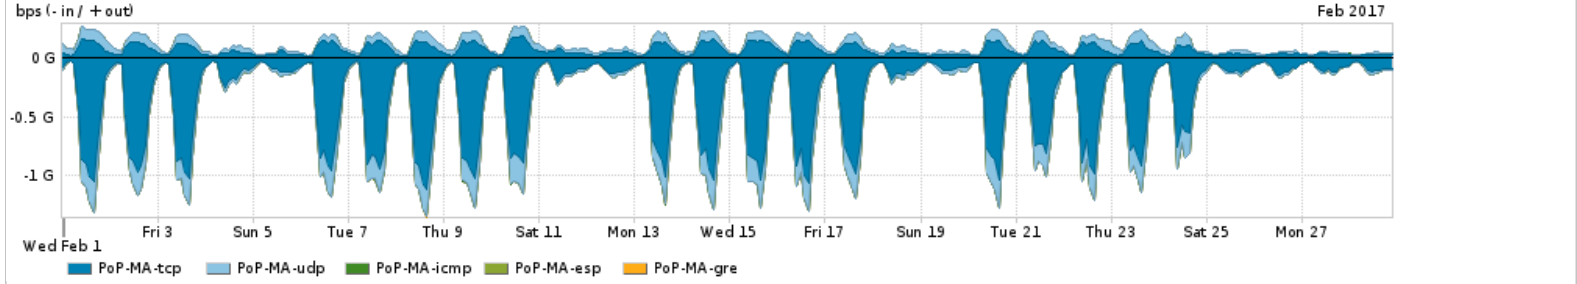

PROFILE	APPLICATION	IN	OUT	TOTAL	
☒	PoP-MA		other TCP	18.36 Mbps	13.20 Mbps	31.56 Mbps
☐	PoP-MA		macromedia-fcs	406.00 Kbps	1.16 Mbps	1.56 Mbps
☐	PoP-MA		bittorrent	471.80 Kbps	973.38 Kbps	1.45 Mbps
☐	PoP-MA		smtp	265.38 Kbps	219.04 Kbps	484.42 Kbps
☐	PoP-MA		dns	335.63 Kbps	148.75 Kbps	484.38 Kbps
☐	PoP-MA		ssh	72.00 Kbps	364.36 Kbps	436.36 Kbps

Distribuição do tráfego do PoP-MA por protocolo

	PROFILE	PROTOCOL	IN	OUT	TOTAL	
☒	PoP-MA		tcp	314.96 Mbps	67.33 Mbps	382.29 Mbps
☒	PoP-MA		udp	72.02 Mbps	42.31 Mbps	114.33 Mbps
☒	PoP-MA		icmp	46.78 Kbps	39.81 Kbps	86.59 Kbps
☒	PoP-MA		esp	3.45 Kbps	17.30 Kbps	20.75 Kbps
☒	PoP-MA		gre	11.90 Kbps	1.43 Kbps	13.33 Kbps
☐	PoP-MA		ipv6	4.89 Kbps	452.00 bps	5.35 Kbps
☐	PoP-MA		ipv6-icmp	271.00 bps	704.00 bps	975.00 bps
☐	PoP-MA		sctp	0.00 bps	0.00 bps	0.00 bps
☐	PoP-MA		253	0.00 bps	0.00 bps	0.00 bps

For assistance with this product, please contact support@arbornetworks.com.