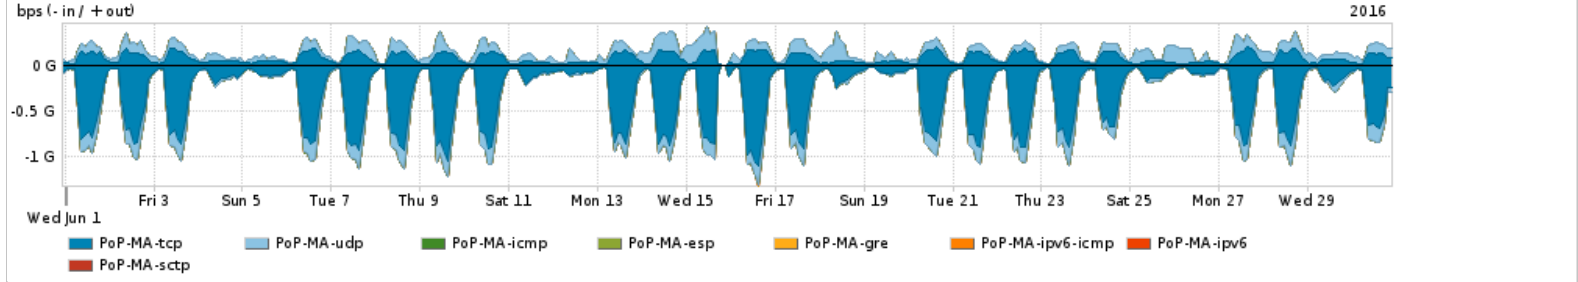

PROFILE	APPLICATION	IN	OUT	TOTAL	
☐	PoP-MA		http	102.30 Mbps	21.70 Mbps	123.99 Mbps
☐	PoP-MA		other TCP	22.76 Mbps	14.94 Mbps	37.71 Mbps
☐	PoP-MA		ssh	119.08 Kbps	2.04 Mbps	2.16 Mbps
☐	PoP-MA		afs	13.66 Kbps	1.90 Mbps	1.92 Mbps
☐	PoP-MA		bittorrent	604.64 Kbps	937.29 Kbps	1.54 Mbps
☐	PoP-MA		macromedia-fcs	1.10 Mbps	171.26 Kbps	1.27 Mbps
☐	PoP-MA		dns	322.59 Kbps	902.04 Kbps	1.22 Mbps
☐	PoP-MA		smtp	608.27 Kbps	420.95 Kbps	1.03 Mbps

Distribuição do tráfego do PoP-MA por protocolo

Average | Max | PCT95

	PROFILE	PROTOCOL	IN	OUT	TOTAL	
☐	PoP-MA		tcp	319.40 Mbps	73.11 Mbps	392.51 Mbps
☐	PoP-MA		udp	62.42 Mbps	77.37 Mbps	139.80 Mbps
☐	PoP-MA		icmp	56.76 Kbps	35.03 Kbps	91.79 Kbps
☐	PoP-MA		esp	10.85 Kbps	11.43 Kbps	22.28 Kbps
☐	PoP-MA		gre	4.83 Kbps	3.97 Kbps	8.80 Kbps
☐	PoP-MA		ipv6-icmp	0.00 bps	104.00 bps	104.00 bps
☐	PoP-MA		ipv6	39.00 bps	19.00 bps	58.00 bps
☐	PoP-MA		sctp	0.00 bps	0.00 bps	0.00 bps

For assistance with this product, please contact support@arbornetworks.com.