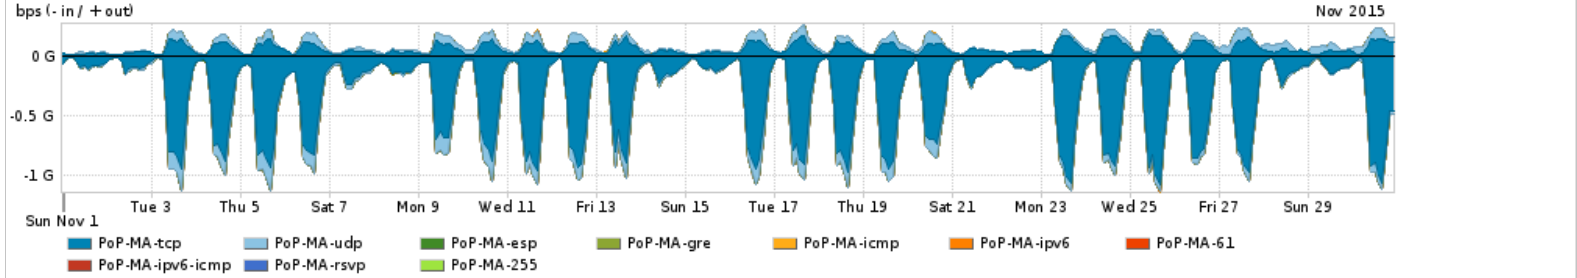

PROFILE	APPLICATION	IN	OUT	TOTAL	
☐	PoP-MA	other UDP	37.28 Mbps	26.34 Mbps	63.63 Mbps
☐	PoP-MA	other TCP	13.54 Mbps	9.33 Mbps	22.87 Mbps
☐	PoP-MA	dns	400.83 Kbps	4.85 Mbps	5.25 Mbps
☐	PoP-MA	ssh	127.54 Kbps	1.29 Mbps	1.41 Mbps
☐	PoP-MA	macromedia-fcs	1.02 Mbps	86.20 Kbps	1.11 Mbps
☐	PoP-MA	bittorrent	386.76 Kbps	709.38 Kbps	1.10 Mbps
☐	PoP-MA	smtp	292.42 Kbps	172.53 Kbps	464.95 Kbps
☐	PoP-MA	sip	121.06 Kbps	139.87 Kbps	260.93 Kbps

Distribuição do tráfego do PoP-MA por protocolo

Average | Max | PCT95

PROFILE	PROTOCOL	IN	OUT	TOTAL	
☐	PoP-MA	tcp	316.78 Mbps	59.05 Mbps	375.83 Mbps
☐	PoP-MA	udp	37.83 Mbps	31.34 Mbps	69.17 Mbps
☐	PoP-MA	esp	32.37 Kbps	77.34 Kbps	109.71 Kbps
☐	PoP-MA	gre	90.31 Kbps	10.21 Kbps	100.52 Kbps
☐	PoP-MA	icmp	41.12 Kbps	34.98 Kbps	76.10 Kbps
☐	PoP-MA	ipv6	156.00 bps	24.00 bps	180.00 bps
☐	PoP-MA	61	51.00 bps	0.00 bps	51.00 bps
☐	PoP-MA	ipv6-icmp	1.00 bps	31.00 bps	32.00 bps
☐	PoP-MA	255	0.00 bps	0.00 bps	0.00 bps
☐	PoP-MA	rsvp	0.00 bps	0.00 bps	0.00 bps

For assistance with this product, please contact support@arbornetworks.com.