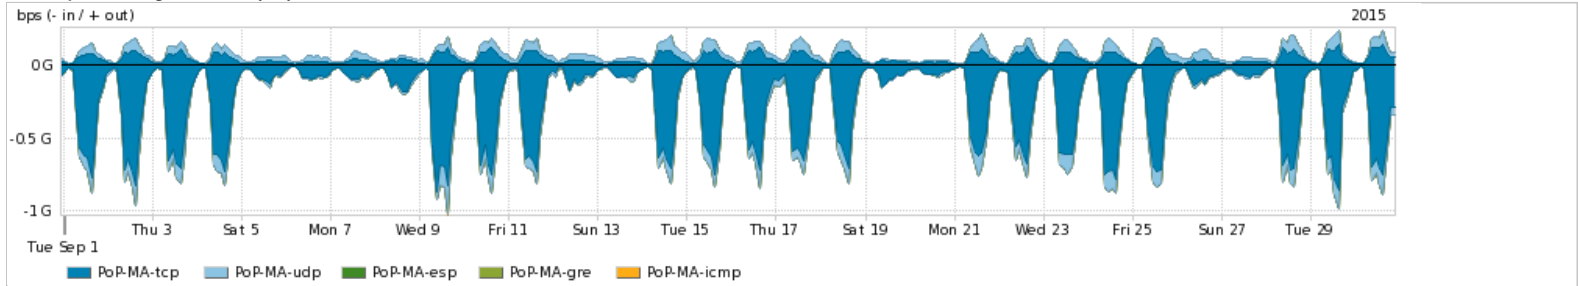

PROFILE	APPLICATION	IN	OUT	TOTAL	
☐	PoP-MA	ssh	141.63 Kbps	842.32 Kbps	983.95 Kbps
☐	PoP-MA	bittorrent	309.65 Kbps	485.84 Kbps	795.49 Kbps
☐	PoP-MA	dns	247.91 Kbps	117.76 Kbps	365.67 Kbps
☐	PoP-MA	smtp	147.17 Kbps	75.74 Kbps	222.91 Kbps
☐	PoP-MA	xmpp	94.97 Kbps	46.02 Kbps	140.99 Kbps

Distribuição do tráfego do PoP-MA por protocolo

Average | Max | PCT95

PROFILE	PROTOCOL	IN	OUT	TOTAL	
☒	PoP-MA	tcp	238.14 Mbps	40.76 Mbps	278.90 Mbps
☒	PoP-MA	udp	33.89 Mbps	34.54 Mbps	68.43 Mbps
☒	PoP-MA	esp	28.84 Kbps	94.34 Kbps	123.17 Kbps
☒	PoP-MA	gre	80.20 Kbps	22.44 Kbps	102.63 Kbps
☒	PoP-MA	icmp	36.11 Kbps	27.84 Kbps	63.94 Kbps
☐	PoP-MA	ipv6	609.00 bps	26.00 bps	635.00 bps
☐	PoP-MA	ipv6-icmp	1.00 bps	18.00 bps	19.00 bps
☐	PoP-MA	rsvp	2.00 bps	0.00 bps	2.00 bps

For assistance with this product, please contact support@arbornetworks.com.