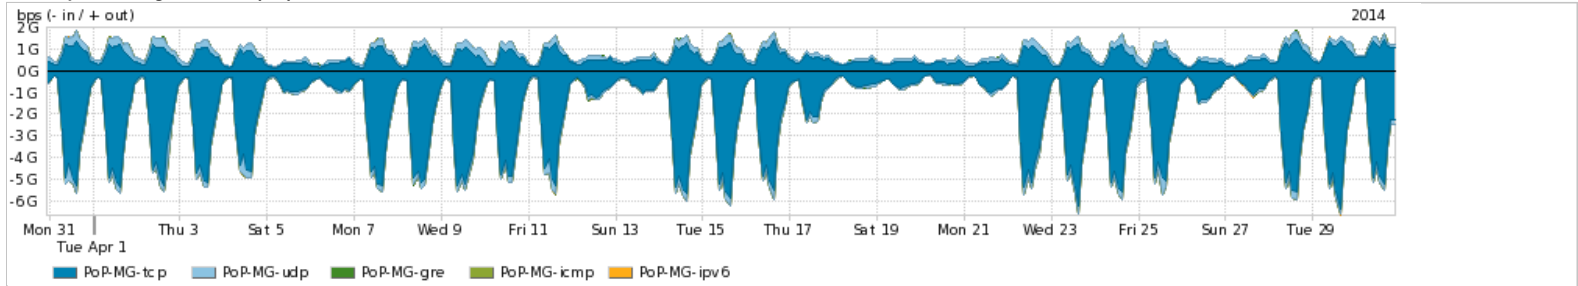

PROFILE	APPLICATION	IN	OUT	TOTAL
☐	PoP-MG	dns	4.88 Mbps	19.10 Mbps
☐	PoP-MG	smtp	7.95 Mbps	7.58 Mbps
☐	PoP-MG	macromedia-fcs	14.49 Mbps	924.85 Kbps
☐	PoP-MG	pop	744.65 Kbps	14.13 Mbps
☐	PoP-MG	ssh	5.96 Mbps	6.29 Mbps

Distribuição do tráfego do PoP-MG por protocolo

Average | Max | PCT95

PROFILE	PROTOCOL	IN	OUT	TOTAL
☒	PoP-MG	tcp	1.95 Gbps	590.14 Mbps
☒	PoP-MG	udp	145.37 Mbps	200.06 Mbps
☒	PoP-MG	gre	2.99 Mbps	1.87 Mbps
☒	PoP-MG	icmp	837.83 Kbps	1.04 Mbps
☒	PoP-MG	ipv6	556.16 Kbps	389.14 Kbps
☐	PoP-MG	esp	120.06 Kbps	171.67 Kbps
☐	PoP-MG	ah	62.00 bps	0.00 bps
☐	PoP-MG	rsvp	27.00 bps	16.00 bps
☐	PoP-MG	154	4.00 bps	0.00 bps
☐	PoP-MG	164	3.00 bps	0.00 bps

For assistance with this product, please contact support@arbornetworks.com.