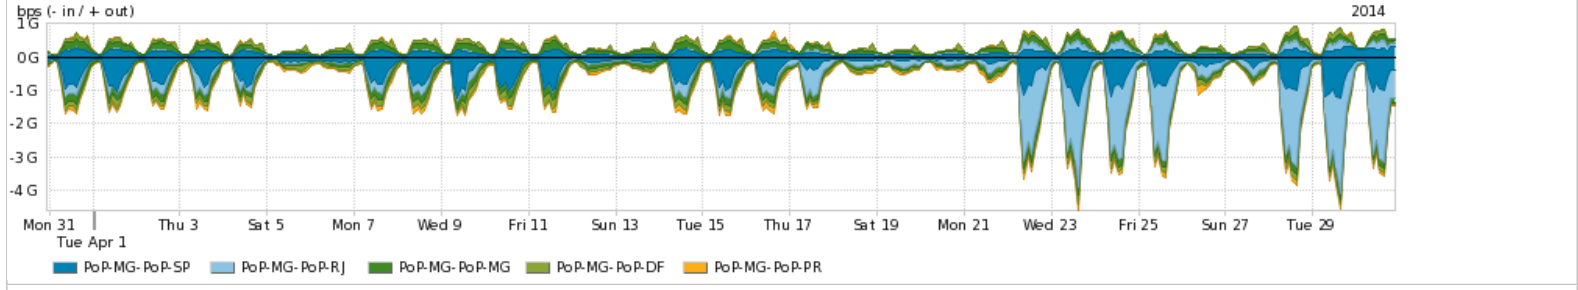

Interesse de tráfego do PoP-MG com os outros PoPs da RNP

Average | Max | PCT95

PROFILE	PROFILE	IN	OUT	TOTAL	
☒	PoP-MG	PoP-SP	346.35 Mbps	102.82 Mbps	449.16 Mbps
☒	PoP-MG	PoP-RJ	325.23 Mbps	32.14 Mbps	357.36 Mbps
☒	PoP-MG	PoP-MG	120.66 Mbps	120.66 Mbps	241.32 Mbps
☒	PoP-MG	PoP-DF	95.20 Mbps	65.30 Mbps	160.49 Mbps
☒	PoP-MG	PoP-PR	68.65 Mbps	8.63 Mbps	77.28 Mbps
☐	PoP-MG	PoP-PA	21.14 Mbps	4.86 Mbps	26.00 Mbps
☐	PoP-MG	PoP-SC	16.58 Mbps	7.44 Mbps	24.02 Mbps
☐	PoP-MG	PoP-CE	16.74 Mbps	3.84 Mbps	20.58 Mbps
☐	PoP-MG	PoP-BA	7.03 Mbps	11.80 Mbps	18.82 Mbps
☐	PoP-MG	PoP-RS	10.21 Mbps	3.44 Mbps	13.65 Mbps