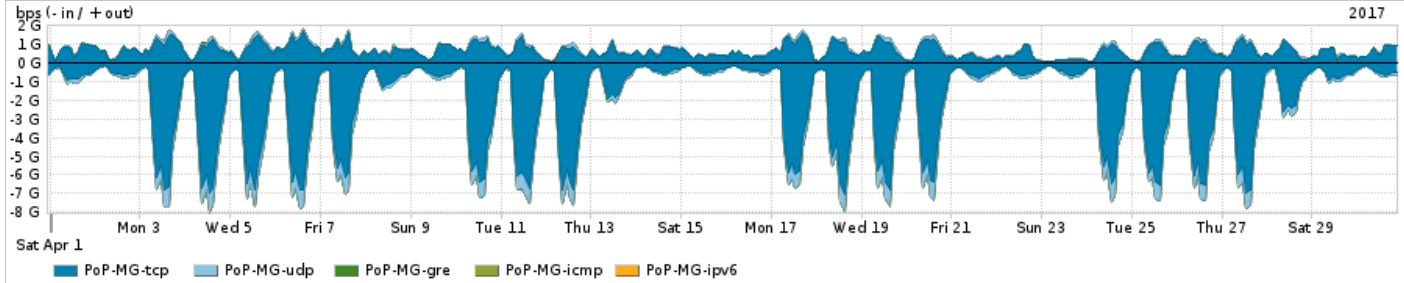

PROFILE	APPLICATION	IN	OUT	TOTAL
☒	PoP-MG	quit	223.53 Mbps	19.38 Mbps	242.91 Mbps
☒	PoP-MG	other TCP	35.62 Mbps	154.53 Mbps	190.14 Mbps
☒	PoP-MG	other UDP	58.87 Mbps	56.08 Mbps	114.95 Mbps
☐	PoP-MG	dns	3.79 Mbps	21.82 Mbps	25.61 Mbps
☐	PoP-MG	ssh	6.60 Mbps	5.25 Mbps	11.84 Mbps
☐	PoP-MG	smtp	4.63 Mbps	4.23 Mbps	8.86 Mbps
☐	PoP-MG	macromedia-fcs	2.77 Mbps	1.13 Mbps	3.90 Mbps
☐	PoP-MG	qq	1.48 Mbps	2.37 Mbps	3.84 Mbps

Distribuição do tráfego do PoP-MG por protocolo

Average | Max | PCT95

	PROFILE	PROTOCOL	IN	OUT	TOTAL
☒	PoP-MG	tcp	2.00 Gbps	651.22 Mbps	2.65 Gbps
☒	PoP-MG	udp	286.53 Mbps	77.54 Mbps	364.07 Mbps
☒	PoP-MG	gre	297.67 Kbps	1.58 Mbps	1.88 Mbps
☒	PoP-MG	icmp	313.81 Kbps	672.67 Kbps	986.47 Kbps
☒	PoP-MG	ipv6	64.86 Kbps	40.96 Kbps	105.83 Kbps
☐	PoP-MG	esp	79.28 Kbps	22.30 Kbps	101.58 Kbps
☐	PoP-MG	ipv6-icmp	43.64 Kbps	21.52 Kbps	65.16 Kbps
☐	PoP-MG	sctp	37.00 bps	0.00 bps	37.00 bps
☐	PoP-MG	ip	1.00 bps	0.00 bps	1.00 bps
☐	PoP-MG	hip	0.00 bps	0.00 bps	0.00 bps

For assistance with this product, please contact support@arbornetworks.com.