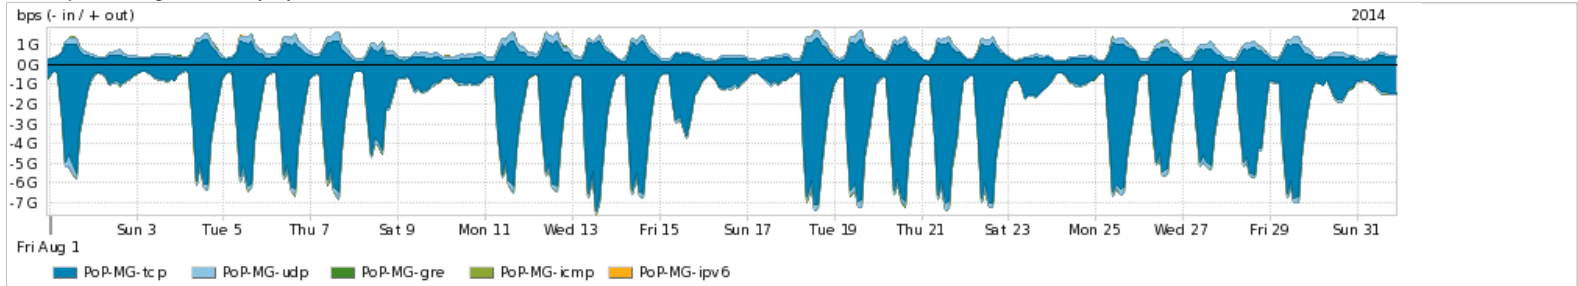

PROFILE	APPLICATION	IN	OUT	TOTAL	
☐	PoP-MG	dns	4.86 Mbps	15.86 Mbps	20.72 Mbps
☐	PoP-MG	macromedia-fcs	15.16 Mbps	1.71 Mbps	16.86 Mbps
☐	PoP-MG	smtp	8.60 Mbps	7.24 Mbps	15.84 Mbps
☐	PoP-MG	ssh	7.46 Mbps	5.44 Mbps	12.89 Mbps
☐	PoP-MG	rdp	1.56 Mbps	10.58 Mbps	12.14 Mbps

Distribuição do tráfego do PoP-MG por protocolo

Average | Max | PCT95

PROFILE	PROTOCOL	IN	OUT	TOTAL	
☒	PoP-MG	tcp	2.37 Gbps	502.23 Mbps	2.87 Gbps
☒	PoP-MG	udp	123.05 Mbps	193.85 Mbps	316.90 Mbps
☐	PoP-MG	255	0.00 bps	11.71 Mbps	11.71 Mbps
☒	PoP-MG	gre	3.99 Mbps	1.50 Mbps	5.49 Mbps
☒	PoP-MG	icmp	1.38 Mbps	2.21 Mbps	3.59 Mbps
☒	PoP-MG	ipv6	553.83 Kbps	272.80 Kbps	826.63 Kbps
☐	PoP-MG	esp	100.20 Kbps	409.61 Kbps	509.80 Kbps
☐	PoP-MG	ipv6-frag	757.00 bps	0.00 bps	757.00 bps
☐	PoP-MG	ipv6-icmp	119.00 bps	252.00 bps	371.00 bps
☐	PoP-MG	ah	61.00 bps	0.00 bps	61.00 bps

For assistance with this product, please contact support@arbornetworks.com.