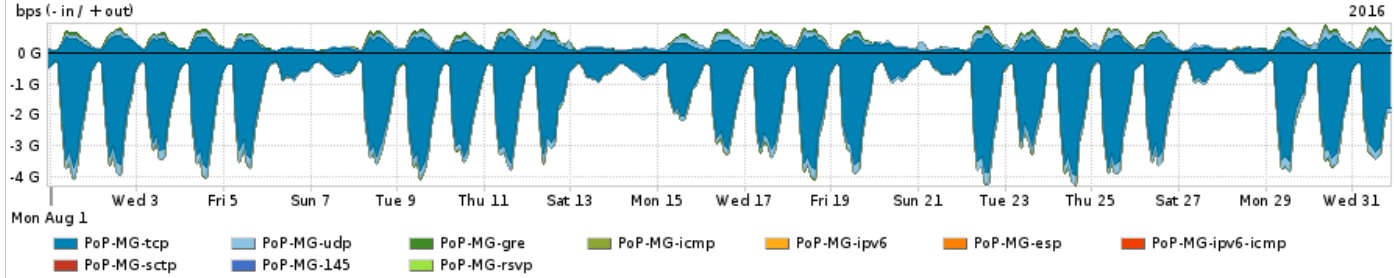

PROFILE	APPLICATION	IN	OUT	TOTAL	
☐	PoP-MG	other UDP	125.66 Mbps	81.39 Mbps	207.04 Mbps
☐	PoP-MG	other TCP	40.95 Mbps	17.49 Mbps	58.44 Mbps
☐	PoP-MG	dns	2.78 Mbps	7.65 Mbps	10.42 Mbps
☐	PoP-MG	ssh	7.00 Mbps	2.02 Mbps	9.01 Mbps
☐	PoP-MG	smtp	4.19 Mbps	3.70 Mbps	7.88 Mbps
☐	PoP-MG	macromedia-fcs	4.68 Mbps	549.11 Kbps	5.23 Mbps
☐	PoP-MG	qq	1.58 Mbps	1.95 Mbps	3.53 Mbps
☐	PoP-MG	rsync	3.08 Mbps	7.51 Kbps	3.08 Mbps

Distribuição do tráfego do PoP-MG por protocolo

Average | Max | PCT95

PROFILE	PROTOCOL	IN	OUT	TOTAL	
☐	PoP-MG	tcp	1.50 Gbps	242.17 Mbps	1.74 Gbps
☐	PoP-MG	udp	128.67 Mbps	89.62 Mbps	218.28 Mbps
☐	PoP-MG	gre	8.35 Mbps	35.38 Mbps	43.73 Mbps
☐	PoP-MG	icmp	391.81 Kbps	550.31 Kbps	942.12 Kbps
☐	PoP-MG	ipv6	242.92 Kbps	124.71 Kbps	367.63 Kbps
☐	PoP-MG	esp	153.65 Kbps	41.93 Kbps	195.58 Kbps
☐	PoP-MG	ipv6-icmp	6.79 Kbps	7.92 Kbps	14.70 Kbps
☐	PoP-MG	sctp	8.00 bps	0.00 bps	8.00 bps
☐	PoP-MG	145	1.00 bps	0.00 bps	1.00 bps
☐	PoP-MG	rsvp	0.00 bps	0.00 bps	0.00 bps

For assistance with this product, please contact support@arbornetworks.com.