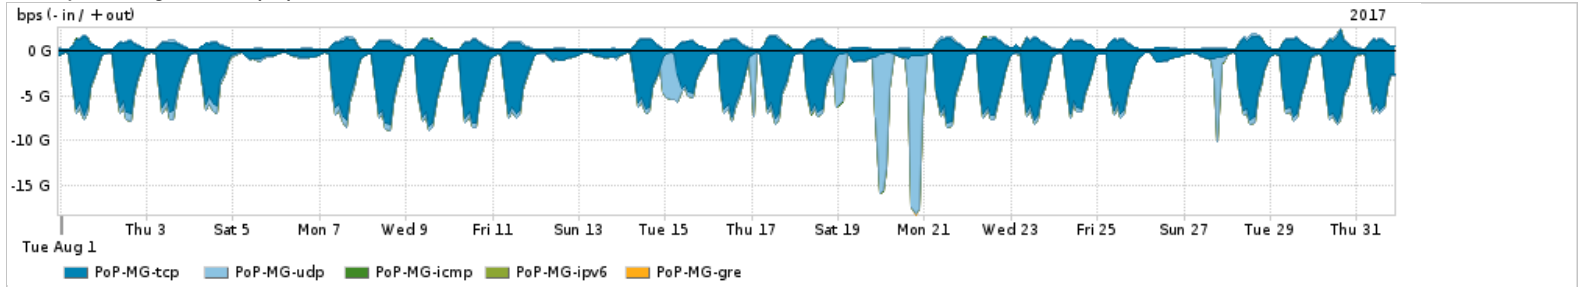

PROFILE	APPLICATION	IN	OUT	TOTAL	
☒	PoP-MG	other UDP		280.73 Mbps	64.20 Mbps	344.93 Mbps
☒	PoP-MG	dns		229.56 Mbps	1.53 Mbps	231.09 Mbps
☒	PoP-MG	quit		158.00 Mbps	26.15 Mbps	184.14 Mbps
☐	PoP-MG	other TCP		40.84 Mbps	34.58 Mbps	75.42 Mbps
☐	PoP-MG	ntp		36.54 Mbps	27.09 Kbps	36.57 Mbps
☐	PoP-MG	smtp		5.15 Mbps	5.38 Mbps	10.52 Mbps
☐	PoP-MG	ssh		7.52 Mbps	2.90 Mbps	10.42 Mbps
☐	PoP-MG	macromedia-fcs		2.88 Mbps	2.31 Mbps	5.18 Mbps

Distribuição do tráfego do PoP-MG por protocolo

Average | Max | PCT95

	PROFILE	PROTOCOL	IN	OUT	TOTAL	
☒	PoP-MG	tcp		2.74 Gbps	511.86 Mbps	3.25 Gbps
☒	PoP-MG	udp		706.31 Mbps	92.95 Mbps	799.27 Mbps
☒	PoP-MG	icmp		931.03 Kbps	634.84 Kbps	1.57 Mbps
☒	PoP-MG	ipv6		561.14 Kbps	346.08 Kbps	907.22 Kbps
☒	PoP-MG	gre		83.04 Kbps	209.53 Kbps	292.56 Kbps
☐	PoP-MG	esp		90.12 Kbps	40.86 Kbps	130.97 Kbps
☐	PoP-MG	ipv6-icmp		17.65 Kbps	37.24 Kbps	54.89 Kbps
☐	PoP-MG	sctp		169.00 bps	0.00 bps	169.00 bps
☐	PoP-MG	61		0.00 bps	0.00 bps	0.00 bps
☐	PoP-MG	ipv6-nonxt		0.00 bps	0.00 bps	0.00 bps

For assistance with this product, please contact support at <https://support.arbornetworks.com>