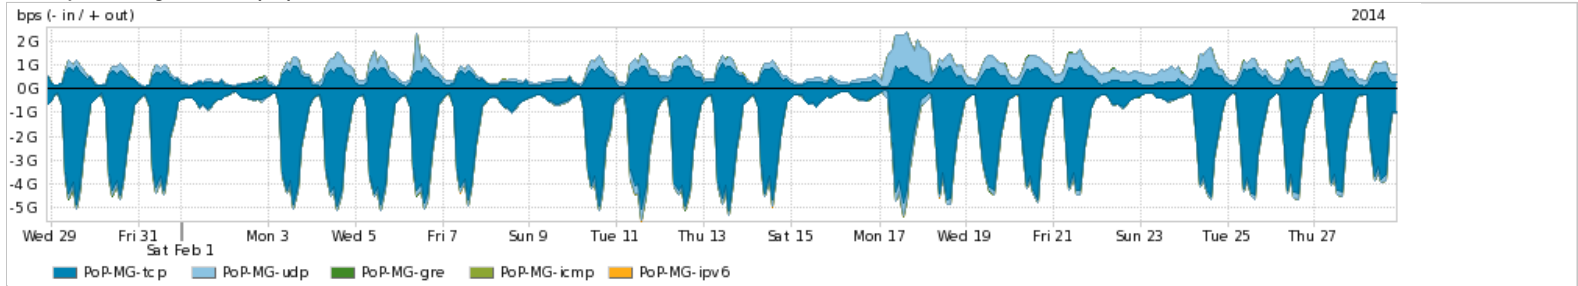

PROFILE	APPLICATION	IN	OUT	TOTAL	
☐	PoP-MG	macromedia-fcs	14.39 Mbps	1.01 Mbps	15.40 Mbps
☐	PoP-MG	ssh	9.73 Mbps	5.25 Mbps	14.98 Mbps
☐	PoP-MG	smtp	7.87 Mbps	6.71 Mbps	14.58 Mbps
☐	PoP-MG	dns	3.37 Mbps	9.60 Mbps	12.96 Mbps
☐	PoP-MG	pop	439.97 Kbps	12.36 Mbps	12.80 Mbps

Distribuição do tráfego do PoP-MG por protocolo

Average | Max | PCT95

PROFILE	PROTOCOL	IN	OUT	TOTAL	
☒	PoP-MG	tcp	1.72 Gbps	420.78 Mbps	2.15 Gbps
☒	PoP-MG	udp	91.09 Mbps	307.18 Mbps	398.28 Mbps
☒	PoP-MG	gre	2.14 Mbps	1.76 Mbps	3.90 Mbps
☒	PoP-MG	icmp	795.51 Kbps	715.41 Kbps	1.51 Mbps
☒	PoP-MG	ipv6	693.49 Kbps	501.05 Kbps	1.19 Mbps
☐	PoP-MG	esp	153.86 Kbps	36.80 Kbps	190.66 Kbps
☐	PoP-MG	255	0.00 bps	52.36 Kbps	52.36 Kbps
☐	PoP-MG	ah	48.00 bps	0.00 bps	48.00 bps
☐	PoP-MG	rsvp	5.00 bps	8.00 bps	13.00 bps
☐	PoP-MG	ipv6-icmp	0.00 bps	8.00 bps	8.00 bps

For assistance with this product, please contact support@arbornetworks.com.