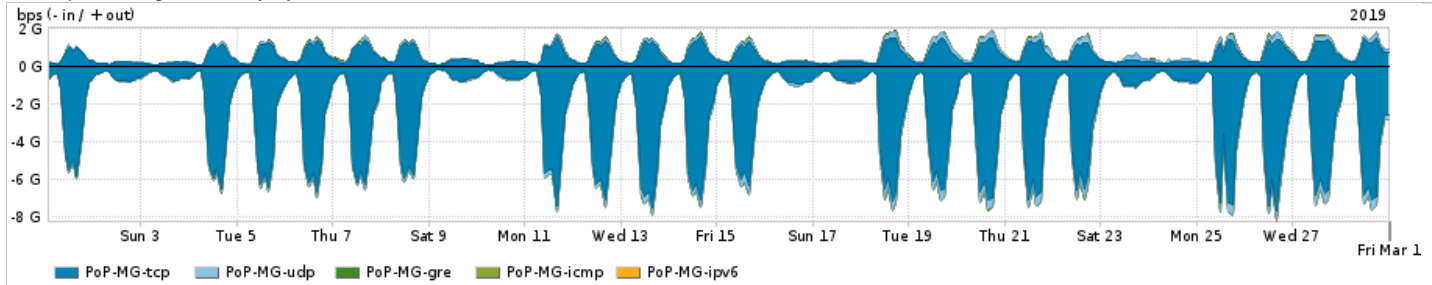

PROFILE	APPLICATION	IN	OUT	TOTAL
☒	PoP-MG	quit	94.17 Mbps	41.02 Mbps	135.19 Mbps
☒	PoP-MG	other UDP	49.08 Mbps	55.62 Mbps	104.70 Mbps
☒	PoP-MG	other TCP	42.71 Mbps	22.92 Mbps	65.63 Mbps
☐	PoP-MG	ssh	5.46 Mbps	7.84 Mbps	13.30 Mbps
☐	PoP-MG	smtp	3.42 Mbps	3.71 Mbps	7.12 Mbps
☐	PoP-MG	stun	2.98 Mbps	3.08 Mbps	6.06 Mbps
☐	PoP-MG	bittorrent	1.55 Mbps	3.91 Mbps	5.46 Mbps
☐	PoP-MG	dns	2.89 Mbps	1.57 Mbps	4.46 Mbps

Distribuição do tráfego do PoP-MG por protocolo

Average | Max | PCT95

	PROFILE	PROTOCOL	IN	OUT	TOTAL
☒	PoP-MG	tcp	2.44 Gbps	537.07 Mbps	2.98 Gbps
☒	PoP-MG	udp	150.81 Mbps	102.20 Mbps	253.01 Mbps
☒	PoP-MG	gre	1.82 Mbps	15.24 Mbps	17.05 Mbps
☒	PoP-MG	icmp	532.82 Kbps	743.98 Kbps	1.28 Mbps
☒	PoP-MG	ipv6	479.36 Kbps	268.21 Kbps	747.57 Kbps
☐	PoP-MG	61	400.65 Kbps	0.00 bps	400.65 Kbps
☐	PoP-MG	esp	249.11 Kbps	51.44 Kbps	300.55 Kbps
☐	PoP-MG	ipv6-icmp	55.85 Kbps	47.89 Kbps	103.74 Kbps
☐	PoP-MG	158	4.00 bps	0.00 bps	4.00 bps
☐	PoP-MG	188	3.00 bps	0.00 bps	3.00 bps

For assistance with this product, please contact support at <https://support.arbornetworks.com>