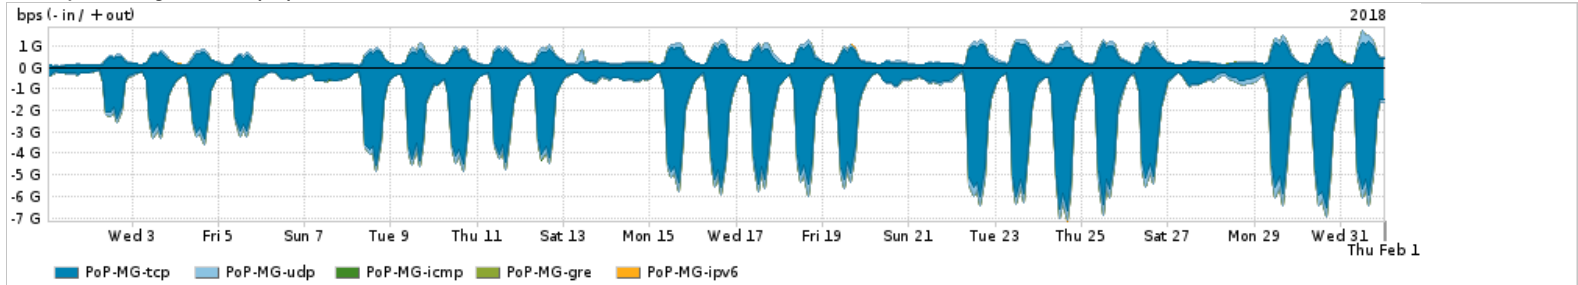

PROFILE	APPLICATION	IN	OUT	TOTAL
☒	PoP-MG	quit	82.17 Mbps	31.21 Mbps	113.38 Mbps
☒	PoP-MG	other UDP	57.56 Mbps	43.60 Mbps	101.16 Mbps
☒	PoP-MG	other TCP	31.22 Mbps	23.02 Mbps	54.24 Mbps
☐	PoP-MG	ssh	3.28 Mbps	5.12 Mbps	8.40 Mbps
☐	PoP-MG	smtp	4.60 Mbps	3.40 Mbps	8.00 Mbps
☐	PoP-MG	dns	2.36 Mbps	2.86 Mbps	5.22 Mbps
☐	PoP-MG	ntp	53.87 Kbps	5.05 Mbps	5.11 Mbps
☐	PoP-MG	qq	416.26 Kbps	2.38 Mbps	2.80 Mbps

Distribuição do tráfego do PoP-MG por protocolo

Average | Max | PCT95

	PROFILE	PROTOCOL	IN	OUT	TOTAL
☒	PoP-MG	tcp	1.76 Gbps	370.86 Mbps	2.13 Gbps
☒	PoP-MG	udp	143.54 Mbps	84.07 Mbps	227.61 Mbps
☒	PoP-MG	icmp	430.51 Kbps	661.92 Kbps	1.09 Mbps
☒	PoP-MG	gre	195.55 Kbps	637.80 Kbps	833.34 Kbps
☒	PoP-MG	ipv6	400.42 Kbps	125.07 Kbps	525.49 Kbps
☐	PoP-MG	esp	218.19 Kbps	54.43 Kbps	272.62 Kbps
☐	PoP-MG	ipv6-icmp	24.33 Kbps	23.53 Kbps	47.86 Kbps
☐	PoP-MG	ipv6-nonxt	142.00 bps	0.00 bps	142.00 bps
☐	PoP-MG	255	3.00 bps	0.00 bps	3.00 bps
☐	PoP-MG	ip	0.00 bps	0.00 bps	0.00 bps

For assistance with this product, please contact support at <https://support.arbornetworks.com>