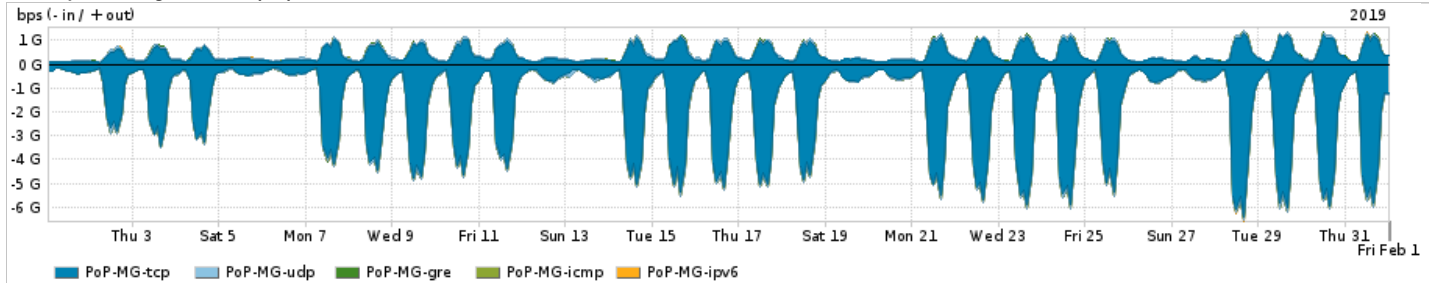

PROFILE	APPLICATION	IN	OUT	TOTAL
☒	PoP-MG	other UDP	35.49 Mbps	41.95 Mbps	77.44 Mbps
☒	PoP-MG	other TCP	34.65 Mbps	20.65 Mbps	55.30 Mbps
☒	PoP-MG	quit	21.60 Mbps	10.71 Mbps	32.30 Mbps
☐	PoP-MG	ssh	6.07 Mbps	7.36 Mbps	13.44 Mbps
☐	PoP-MG	smtp	3.60 Mbps	2.65 Mbps	6.24 Mbps
☐	PoP-MG	bittorrent	1.49 Mbps	2.83 Mbps	4.32 Mbps
☐	PoP-MG	dns	2.17 Mbps	1.23 Mbps	3.40 Mbps
☐	PoP-MG	qq	919.53 Kbps	2.18 Mbps	3.10 Mbps

Distribuição do tráfego do PoP-MG por protocolo

Average | Max | PCT95

	PROFILE	PROTOCOL	IN	OUT	TOTAL
☒	PoP-MG	tcp	1.72 Gbps	387.22 Mbps	2.11 Gbps
☒	PoP-MG	udp	63.99 Mbps	55.80 Mbps	119.80 Mbps
☒	PoP-MG	gre	792.43 Kbps	6.30 Mbps	7.09 Mbps
☒	PoP-MG	icmp	454.91 Kbps	539.00 Kbps	993.91 Kbps
☒	PoP-MG	ipv6	487.54 Kbps	275.45 Kbps	762.99 Kbps
☐	PoP-MG	ipv6-icmp	58.51 Kbps	51.80 Kbps	110.31 Kbps
☐	PoP-MG	esp	66.72 Kbps	39.29 Kbps	106.01 Kbps
☐	PoP-MG	ipv6-nonxt	50.00 bps	0.00 bps	50.00 bps
☐	PoP-MG	rdp	41.00 bps	0.00 bps	41.00 bps
☐	PoP-MG	ipencap	2.00 bps	0.00 bps	2.00 bps

For assistance with this product, please contact support at <https://support.arbornetworks.com>