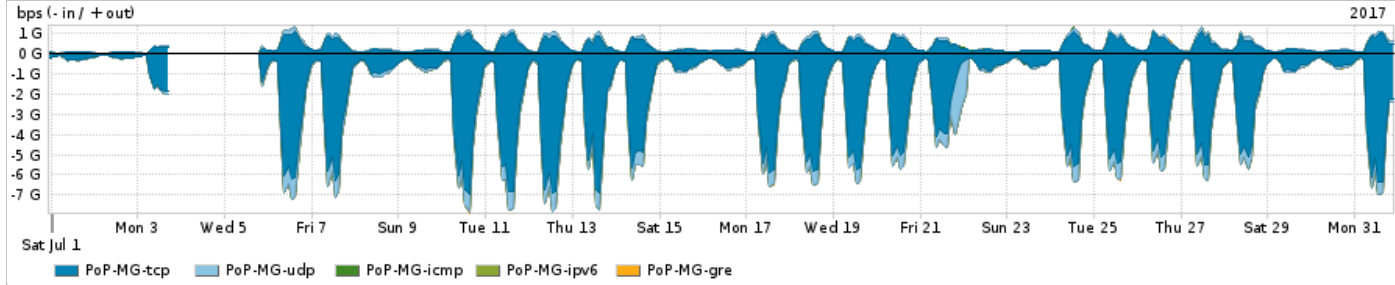

PROFILE	APPLICATION	IN	OUT	TOTAL
☒	PoP-MG	quit	169.70 Mbps	18.68 Mbps	188.38 Mbps
☒	PoP-MG	other UDP	45.44 Mbps	37.49 Mbps	82.93 Mbps
☒	PoP-MG	other TCP	32.77 Mbps	20.66 Mbps	53.43 Mbps
☐	PoP-MG	ssdp	23.70 Mbps	11.55 Kbps	23.71 Mbps
☐	PoP-MG	smtp	4.43 Mbps	3.21 Mbps	7.64 Mbps
☐	PoP-MG	ssh	4.52 Mbps	2.73 Mbps	7.26 Mbps
☐	PoP-MG	qq	1.68 Mbps	2.28 Mbps	3.97 Mbps
☐	PoP-MG	macromedia-fcs	2.55 Mbps	1.23 Mbps	3.78 Mbps

Distribuição do tráfego do PoP-MG por protocolo

Average | Max | PCT95

	PROFILE	PROTOCOL	IN	OUT	TOTAL
☒	PoP-MG	tcp	1.78 Gbps	315.87 Mbps	2.09 Gbps
☒	PoP-MG	udp	242.37 Mbps	58.30 Mbps	300.68 Mbps
☒	PoP-MG	icmp	465.17 Kbps	492.57 Kbps	957.74 Kbps
☒	PoP-MG	ipv6	298.78 Kbps	117.28 Kbps	416.06 Kbps
☒	PoP-MG	gre	234.42 Kbps	176.46 Kbps	410.88 Kbps
☐	PoP-MG	esp	42.20 Kbps	24.26 Kbps	66.46 Kbps
☐	PoP-MG	ipv6-icmp	10.49 Kbps	17.98 Kbps	28.47 Kbps
☐	PoP-MG	sctp	49.00 bps	0.00 bps	49.00 bps
☐	PoP-MG	hip	3.00 bps	0.00 bps	3.00 bps
☐	PoP-MG	udplite	0.00 bps	0.00 bps	0.00 bps

For assistance with this product, please contact support at <https://support.arbornetworks.com>