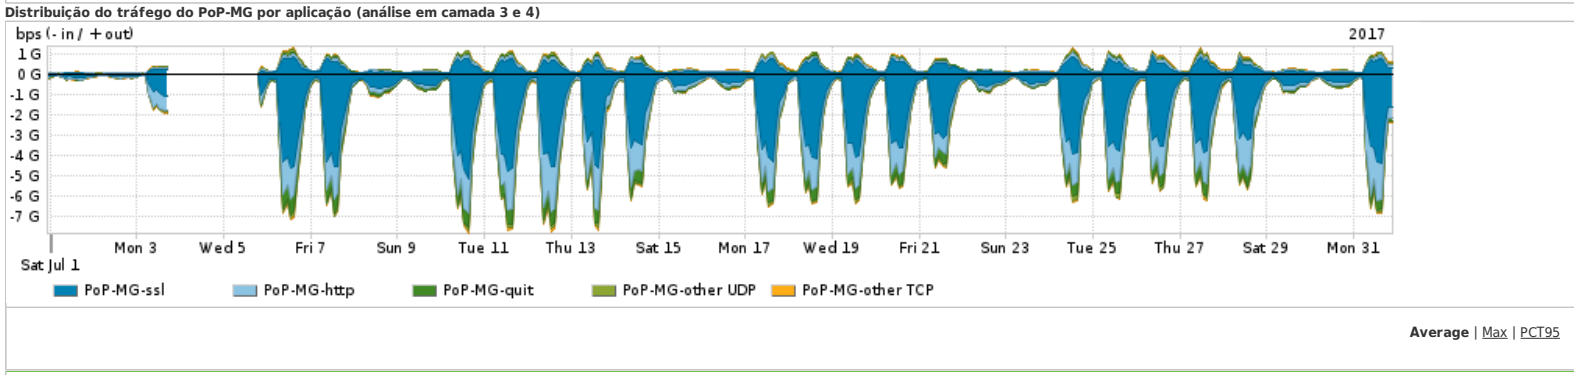

PROFILE	APPLICATION	IN	OUT	TOTAL	
☒	PoP-MG	ssl	1.22 Gbps	213.81 Mbps	1.44 Gbps
☒	PoP-MG	http	507.25 Mbps	68.28 Mbps	575.53 Mbps