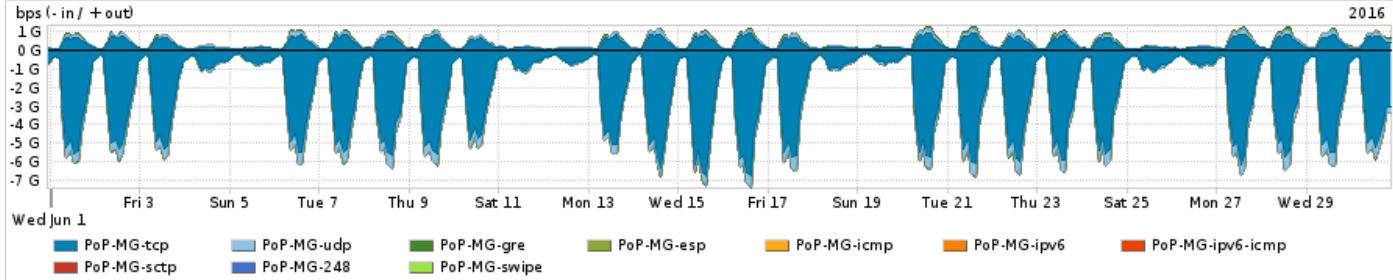

PROFILE	APPLICATION	IN	OUT	TOTAL	
☐	PoP-MG	other UDP	233.80 Mbps	94.99 Mbps	328.79 Mbps
☐	PoP-MG	other TCP	49.26 Mbps	31.49 Mbps	80.74 Mbps
☐	PoP-MG	macromedia-fcs	9.24 Mbps	844.72 Kbps	10.09 Mbps
☐	PoP-MG	smtp	4.89 Mbps	4.53 Mbps	9.42 Mbps
☐	PoP-MG	ssh	5.25 Mbps	2.18 Mbps	7.43 Mbps
☐	PoP-MG	dns	4.06 Mbps	1.82 Mbps	5.87 Mbps
☐	PoP-MG	qq	1.93 Mbps	1.66 Mbps	3.58 Mbps
☐	PoP-MG	bittorrent	2.00 Mbps	1.58 Mbps	3.58 Mbps

Distribuição do tráfego do PoP-MG por protocolo

Average | Max | PCT95

PROFILE	PROTOCOL	IN	OUT	TOTAL	
☐	PoP-MG	tcp	2.26 Gbps	350.77 Mbps	2.61 Gbps
☐	PoP-MG	udp	237.84 Mbps	97.22 Mbps	335.05 Mbps
☐	PoP-MG	gre	4.51 Mbps	26.14 Mbps	30.65 Mbps
☐	PoP-MG	esp	1.60 Mbps	38.04 Kbps	1.63 Mbps
☐	PoP-MG	icmp	416.17 Kbps	639.45 Kbps	1.06 Mbps
☐	PoP-MG	ipv6	419.80 Kbps	224.05 Kbps	643.84 Kbps
☐	PoP-MG	ipv6-icmp	847.00 bps	3.19 Kbps	4.04 Kbps
☐	PoP-MG	sctp	37.00 bps	0.00 bps	37.00 bps
☐	PoP-MG	248	1.00 bps	0.00 bps	1.00 bps
☐	PoP-MG	swipe	0.00 bps	0.00 bps	0.00 bps

For assistance with this product, please contact support@arbornetworks.com.