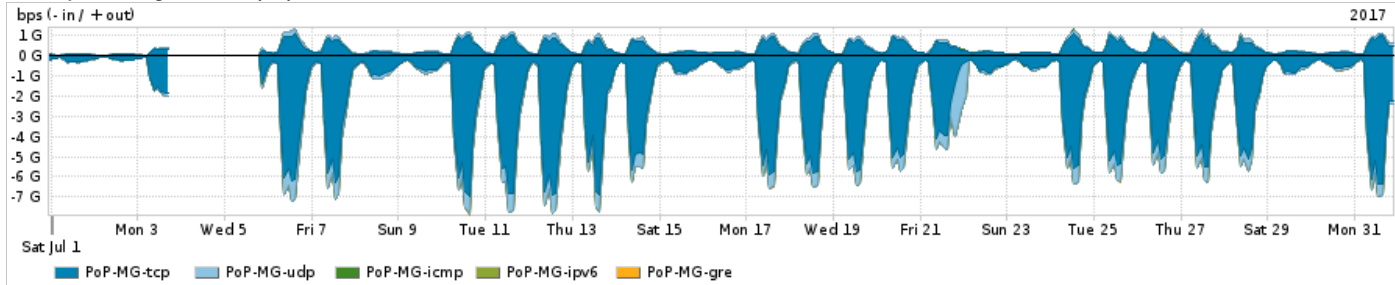

PROFILE	APPLICATION	IN	OUT	TOTAL
☒	PoP-MG	quit	169.70 Mbps	18.68 Mbps	188.38 Mbps
☒	PoP-MG	other UDP	45.44 Mbps	37.49 Mbps	82.93 Mbps
☒	PoP-MG	other TCP	32.77 Mbps	20.66 Mbps	53.43 Mbps
☐	PoP-MG	ssdp	23.70 Mbps	11.55 Kbps	23.71 Mbps
☐	PoP-MG	smtp	4.43 Mbps	3.21 Mbps	7.64 Mbps
☐	PoP-MG	ssh	4.52 Mbps	2.73 Mbps	7.26 Mbps
☐	PoP-MG	qq	1.68 Mbps	2.28 Mbps	3.97 Mbps
☐	PoP-MG	macromedia-fcs	2.55 Mbps	1.23 Mbps	3.78 Mbps

Distribuição do tráfego do PoP-MG por protocolo

Average | Max | PCT95

	PROFILE	PROTOCOL	IN	OUT	TOTAL
☒	PoP-MG	tcp	1.78 Gbps	315.87 Mbps	2.09 Gbps
☒	PoP-MG	udp	242.37 Mbps	58.30 Mbps	300.68 Mbps
☒	PoP-MG	icmp	465.17 Kbps	492.57 Kbps	957.74 Kbps
☒	PoP-MG	ipv6	298.78 Kbps	117.28 Kbps	416.06 Kbps
☒	PoP-MG	gre	234.42 Kbps	176.46 Kbps	410.88 Kbps
☐	PoP-MG	esp	42.20 Kbps	24.26 Kbps	66.46 Kbps
☐	PoP-MG	ipv6-icmp	10.49 Kbps	17.98 Kbps	28.47 Kbps
☐	PoP-MG	sctp	49.00 bps	0.00 bps	49.00 bps
☐	PoP-MG	hip	3.00 bps	0.00 bps	3.00 bps
☐	PoP-MG	udplite	0.00 bps	0.00 bps	0.00 bps

For assistance with this product, please contact support at <https://support.arbornetworks.com>