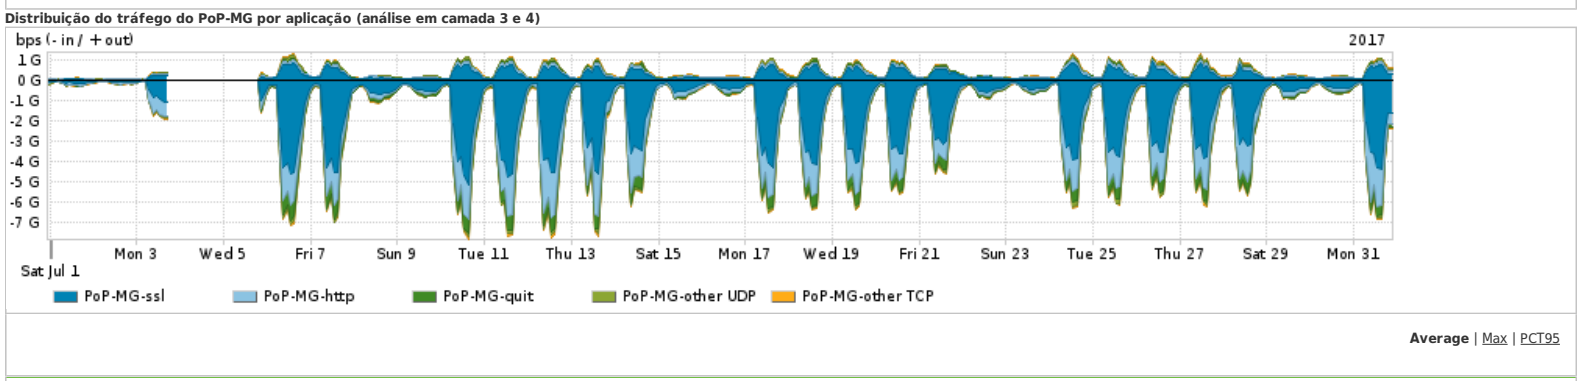

PROFILE	APPLICATION	IN	OUT	TOTAL	
☒	PoP-MG	ssl	1.22 Gbps	213.81 Mbps	1.44 Gbps
☒	PoP-MG	http	507.25 Mbps	68.28 Mbps	575.53 Mbps