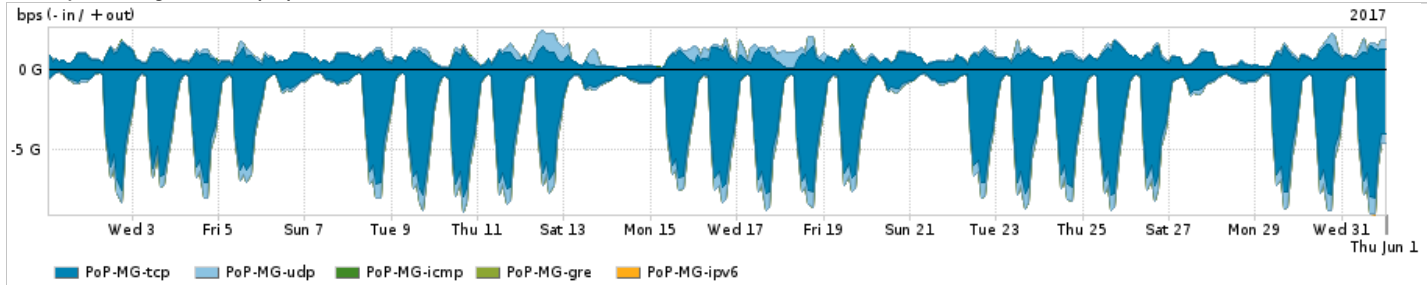

PROFILE	APPLICATION	IN	OUT	TOTAL
☒	PoP-MG	quit	269.66 Mbps	26.94 Mbps	296.60 Mbps
☒	PoP-MG	other UDP	68.14 Mbps	133.76 Mbps	201.91 Mbps
☒	PoP-MG	other TCP	39.71 Mbps	120.52 Mbps	160.23 Mbps
☐	PoP-MG	dns	3.85 Mbps	30.14 Mbps	33.99 Mbps
☐	PoP-MG	ssh	7.33 Mbps	7.94 Mbps	15.27 Mbps
☐	PoP-MG	smtp	5.58 Mbps	5.43 Mbps	11.01 Mbps
☐	PoP-MG	qq	1.60 Mbps	5.43 Mbps	7.03 Mbps
☐	PoP-MG	macromedia-fcs	4.09 Mbps	1.34 Mbps	5.42 Mbps

Distribuição do tráfego do PoP-MG por protocolo

Average | Max | PCT95

	PROFILE	PROTOCOL	IN	OUT	TOTAL
☒	PoP-MG	tcp	2.74 Gbps	729.67 Mbps	3.47 Gbps
☒	PoP-MG	udp	342.76 Mbps	191.95 Mbps	534.71 Mbps
☒	PoP-MG	icmp	298.02 Kbps	687.16 Kbps	985.17 Kbps
☒	PoP-MG	gre	149.66 Kbps	366.81 Kbps	516.47 Kbps
☒	PoP-MG	ipv6	136.05 Kbps	112.68 Kbps	248.74 Kbps
☐	PoP-MG	esp	63.47 Kbps	26.36 Kbps	89.83 Kbps
☐	PoP-MG	ipv6-icmp	32.34 Kbps	19.48 Kbps	51.82 Kbps
☐	PoP-MG	ipv6-nonxt	24.00 bps	0.00 bps	24.00 bps
☐	PoP-MG	udplite	0.00 bps	1.00 bps	1.00 bps
☐	PoP-MG	dccp	0.00 bps	0.00 bps	0.00 bps

For assistance with this product, please contact support@arbornetworks.com.