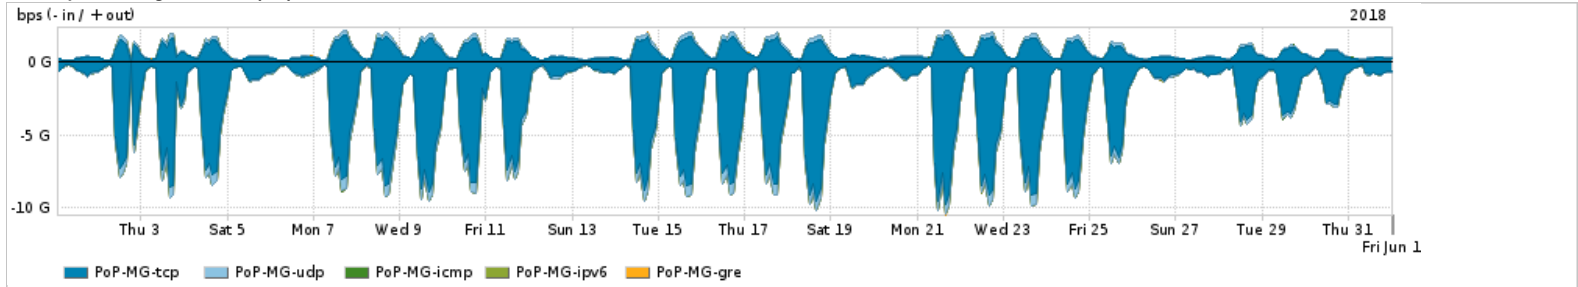

PROFILE	APPLICATION	IN	OUT	TOTAL
☒	PoP-MG	quit	159.84 Mbps	49.19 Mbps	209.03 Mbps
☒	PoP-MG	other UDP	68.81 Mbps	63.81 Mbps	132.62 Mbps
☒	PoP-MG	other TCP	47.03 Mbps	31.48 Mbps	78.52 Mbps
☐	PoP-MG	ssh	10.03 Mbps	4.81 Mbps	14.84 Mbps
☐	PoP-MG	smtp	4.58 Mbps	5.48 Mbps	10.06 Mbps
☐	PoP-MG	dns	3.83 Mbps	1.66 Mbps	5.49 Mbps
☐	PoP-MG	qq	947.24 Kbps	2.76 Mbps	3.71 Mbps
☐	PoP-MG	bittorrent	1.11 Mbps	2.42 Mbps	3.53 Mbps

Distribuição do tráfego do PoP-MG por protocolo

Average | Max | PCT95

	PROFILE	PROTOCOL	IN	OUT	TOTAL
☒	PoP-MG	tcp	2.78 Gbps	617.34 Mbps	3.40 Gbps
☒	PoP-MG	udp	234.23 Mbps	116.19 Mbps	350.41 Mbps
☒	PoP-MG	icmp	638.39 Kbps	841.70 Kbps	1.48 Mbps
☒	PoP-MG	ipv6	588.13 Kbps	207.58 Kbps	795.71 Kbps
☒	PoP-MG	gre	161.42 Kbps	528.68 Kbps	690.10 Kbps
☐	PoP-MG	esp	147.57 Kbps	66.51 Kbps	214.08 Kbps
☐	PoP-MG	ipv6-icmp	27.48 Kbps	39.79 Kbps	67.27 Kbps
☐	PoP-MG	255	126.00 bps	0.00 bps	126.00 bps
☐	PoP-MG	ipv6-nonxt	9.00 bps	0.00 bps	9.00 bps
☐	PoP-MG	rsvp	4.00 bps	0.00 bps	4.00 bps

For assistance with this product, please contact support at <https://support.arbornetworks.com>