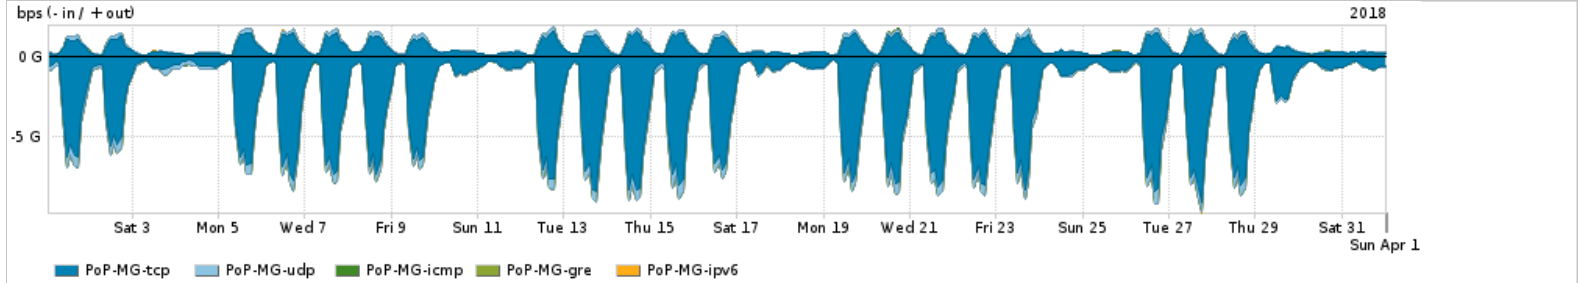

PROFILE	APPLICATION	IN	OUT	TOTAL
☒	PoP-MG	quit	141.55 Mbps	45.65 Mbps	187.20 Mbps
☒	PoP-MG	other UDP	114.86 Mbps	59.00 Mbps	173.86 Mbps
☒	PoP-MG	other TCP	47.06 Mbps	28.44 Mbps	75.50 Mbps
☐	PoP-MG	smtp	5.19 Mbps	5.25 Mbps	10.44 Mbps
☐	PoP-MG	ssh	4.47 Mbps	2.67 Mbps	7.14 Mbps
☐	PoP-MG	dns	3.62 Mbps	1.40 Mbps	5.02 Mbps
☐	PoP-MG	qq	723.78 Kbps	2.72 Mbps	3.44 Mbps
☐	PoP-MG	stun	1.25 Mbps	1.29 Mbps	2.54 Mbps

Distribuição do tráfego do PoP-MG por protocolo

Average | Max | PCT95

	PROFILE	PROTOCOL	IN	OUT	TOTAL
☒	PoP-MG	tcp	2.66 Gbps	563.65 Mbps	3.22 Gbps
☒	PoP-MG	udp	261.89 Mbps	107.56 Mbps	369.45 Mbps
☒	PoP-MG	icmp	503.22 Kbps	810.75 Kbps	1.31 Mbps
☒	PoP-MG	gre	197.56 Kbps	890.51 Kbps	1.09 Mbps
☒	PoP-MG	ipv6	610.71 Kbps	260.84 Kbps	871.55 Kbps
☐	PoP-MG	esp	201.52 Kbps	44.95 Kbps	246.47 Kbps
☐	PoP-MG	ipv6-icmp	29.24 Kbps	32.98 Kbps	62.22 Kbps
☐	PoP-MG	ipv6-nonxt	197.00 bps	0.00 bps	197.00 bps
☐	PoP-MG	ipencap	0.00 bps	0.00 bps	0.00 bps
☐	PoP-MG	255	0.00 bps	0.00 bps	0.00 bps

For assistance with this product, please contact support at <https://support.arbornetworks.com>