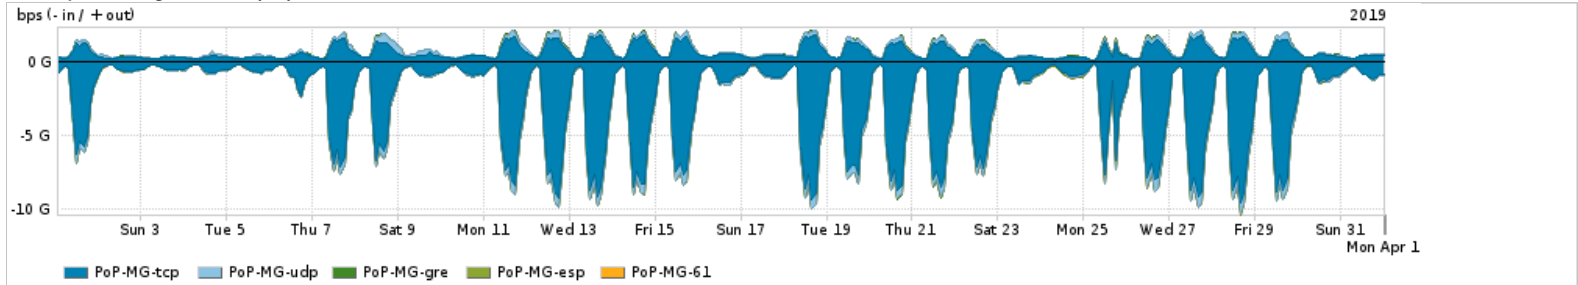

PROFILE	APPLICATION	IN	OUT	TOTAL
☒	PoP-MG	quit	136.49 Mbps	54.40 Mbps	190.89 Mbps
☒	PoP-MG	other UDP	58.40 Mbps	70.06 Mbps	128.46 Mbps
☒	PoP-MG	other TCP	35.98 Mbps	21.84 Mbps	57.81 Mbps
☐	PoP-MG	ssh	6.39 Mbps	3.12 Mbps	9.51 Mbps
☐	PoP-MG	smtp	3.16 Mbps	3.90 Mbps	7.07 Mbps
☐	PoP-MG	bittorrent	1.79 Mbps	4.33 Mbps	6.13 Mbps
☐	PoP-MG	stun	2.83 Mbps	2.85 Mbps	5.68 Mbps
☐	PoP-MG	dns	2.74 Mbps	1.49 Mbps	4.22 Mbps

Distribuição do tráfego do PoP-MG por protocolo

Average | Max | PCT95

	PROFILE	PROTOCOL	IN	OUT	TOTAL
☒	PoP-MG	tcp	2.63 Gbps	580.26 Mbps	3.21 Gbps
☒	PoP-MG	udp	201.50 Mbps	129.38 Mbps	330.88 Mbps
☒	PoP-MG	gre	1.72 Mbps	14.64 Mbps	16.36 Mbps
☒	PoP-MG	esp	6.86 Mbps	334.12 Kbps	7.19 Mbps
☒	PoP-MG	61	1.94 Mbps	0.00 bps	1.94 Mbps
☐	PoP-MG	icmp	563.91 Kbps	736.10 Kbps	1.30 Mbps
☐	PoP-MG	ipv6	311.21 Kbps	476.29 Kbps	787.50 Kbps
☐	PoP-MG	ipv6-icmp	60.12 Kbps	53.10 Kbps	113.22 Kbps
☐	PoP-MG	sctp	13.00 bps	0.00 bps	13.00 bps
☐	PoP-MG	rdp	8.00 bps	0.00 bps	8.00 bps

For assistance with this product, please contact support at <https://support.arbornetworks.com>