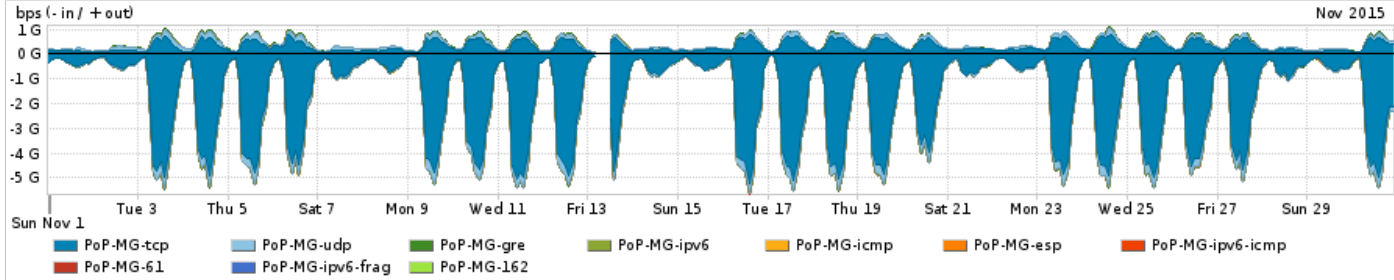

PROFILE	APPLICATION	IN	OUT	TOTAL	
☐	PoP-MG	other UDP	140.58 Mbps	69.68 Mbps	210.26 Mbps
☐	PoP-MG	other TCP	42.97 Mbps	34.65 Mbps	77.62 Mbps
☐	PoP-MG	ntp	145.08 Kbps	26.18 Mbps	26.33 Mbps
☐	PoP-MG	smtp	4.56 Mbps	4.54 Mbps	9.11 Mbps
☐	PoP-MG	macromedia-fcs	8.14 Mbps	929.94 Kbps	9.07 Mbps
☐	PoP-MG	dns	3.96 Mbps	4.42 Mbps	8.38 Mbps
☐	PoP-MG	ssh	2.99 Mbps	2.64 Mbps	5.63 Mbps
☐	PoP-MG	qq	1.11 Mbps	1.72 Mbps	2.84 Mbps

Distribuição do tráfego do PoP-MG por protocolo

Average | Max | PCT95

PROFILE	PROTOCOL	IN	OUT	TOTAL	
☐	PoP-MG	tcp	1.71 Gbps	300.89 Mbps	2.02 Gbps
☐	PoP-MG	udp	144.44 Mbps	97.65 Mbps	242.10 Mbps
☐	PoP-MG	gre	4.97 Mbps	15.64 Mbps	20.61 Mbps
☐	PoP-MG	ipv6	779.26 Kbps	655.07 Kbps	1.43 Mbps
☐	PoP-MG	icmp	293.14 Kbps	432.20 Kbps	725.34 Kbps
☐	PoP-MG	esp	44.28 Kbps	50.15 Kbps	94.43 Kbps
☐	PoP-MG	ipv6-icmp	6.32 Kbps	486.00 bps	6.80 Kbps
☐	PoP-MG	61	1.26 Kbps	0.00 bps	1.26 Kbps
☐	PoP-MG	ipv6-frag	1.00 bps	1.00 bps	2.00 bps
☐	PoP-MG	162	1.00 bps	0.00 bps	1.00 bps

For assistance with this product, please contact support@arbornetworks.com.