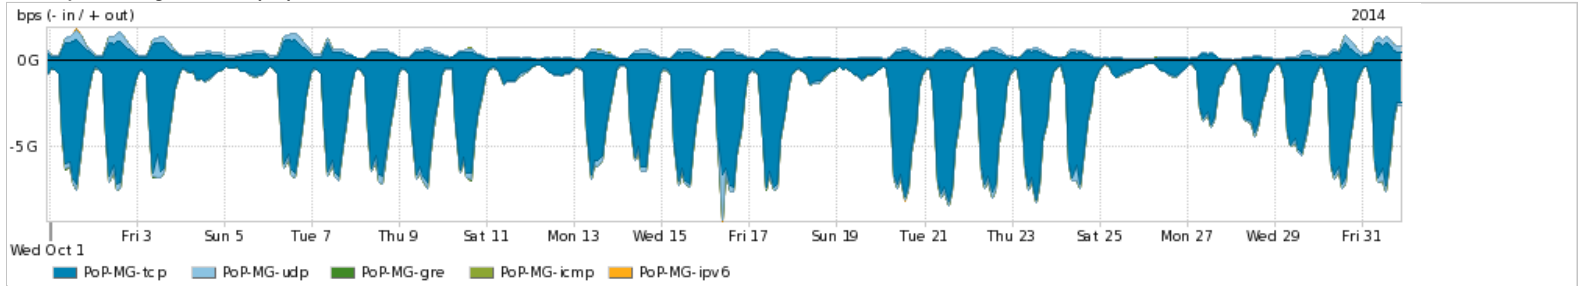

PROFILE	APPLICATION	IN	OUT	TOTAL	
☐	PoP-MG	macromedia-fcs	21.04 Mbps	825.29 Kbps	21.86 Mbps
☐	PoP-MG	dns	5.21 Mbps	10.71 Mbps	15.92 Mbps
☐	PoP-MG	smtp	9.45 Mbps	4.58 Mbps	14.02 Mbps
☐	PoP-MG	ssh	7.78 Mbps	3.92 Mbps	11.70 Mbps
☐	PoP-MG	qq	9.83 Mbps	1.70 Mbps	11.54 Mbps

Distribuição do tráfego do PoP-MG por protocolo

Average | Max | PCT95

PROFILE	PROTOCOL	IN	OUT	TOTAL	
☒	PoP-MG	tcp	2.75 Gbps	319.06 Mbps	3.07 Gbps
☒	PoP-MG	udp	145.02 Mbps	139.24 Mbps	284.26 Mbps
☒	PoP-MG	gre	2.02 Mbps	758.73 Kbps	2.78 Mbps
☒	PoP-MG	icmp	699.85 Kbps	1.40 Mbps	2.10 Mbps
☒	PoP-MG	ipv6	827.71 Kbps	225.04 Kbps	1.05 Mbps
☐	PoP-MG	esp	142.20 Kbps	141.41 Kbps	283.61 Kbps
☐	PoP-MG	255	0.00 bps	4.59 Kbps	4.59 Kbps
☐	PoP-MG	ipv6-icmp	1.09 Kbps	129.00 bps	1.22 Kbps
☐	PoP-MG	ipv6-frag	625.00 bps	0.00 bps	625.00 bps
☐	PoP-MG	ah	57.00 bps	0.00 bps	57.00 bps

For assistance with this product, please contact support@arbornetworks.com.