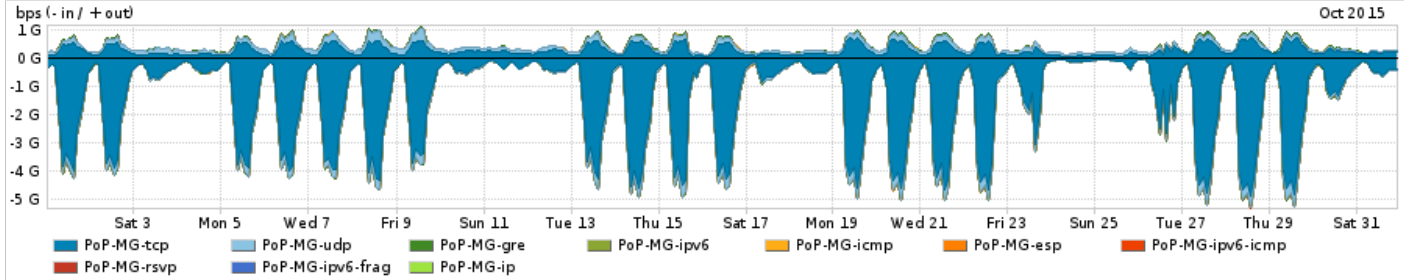

PROFILE	APPLICATION	IN	OUT	TOTAL	
☐	PoP-MG		other UDP	112.15 Mbps	63.35 Mbps	175.50 Mbps
☐	PoP-MG		ntp	340.95 Kbps	70.80 Mbps	71.14 Mbps
☐	PoP-MG		other TCP	29.86 Mbps	37.56 Mbps	67.42 Mbps
☐	PoP-MG		dns	4.73 Mbps	6.06 Mbps	10.79 Mbps
☐	PoP-MG		macromedia-fcs	7.20 Mbps	3.10 Mbps	10.31 Mbps
☐	PoP-MG		smtp	4.00 Mbps	3.74 Mbps	7.74 Mbps
☐	PoP-MG		ssh	3.09 Mbps	3.65 Mbps	6.74 Mbps
☐	PoP-MG		bittorrent	1.59 Mbps	2.02 Mbps	3.62 Mbps

Distribuição do tráfego do PoP-MG por protocolo

Average | Max | PCT95

	PROFILE	PROTOCOL	IN	OUT	TOTAL	
☐	PoP-MG		tcp	1.42 Gbps	247.87 Mbps	1.67 Gbps
☐	PoP-MG		udp	117.05 Mbps	137.51 Mbps	254.56 Mbps
☐	PoP-MG		gre	4.58 Mbps	17.25 Mbps	21.83 Mbps
☐	PoP-MG		ipv6	472.80 Kbps	386.43 Kbps	859.23 Kbps
☐	PoP-MG		icmp	264.17 Kbps	382.28 Kbps	646.45 Kbps
☐	PoP-MG		esp	42.65 Kbps	46.14 Kbps	88.79 Kbps
☐	PoP-MG		ipv6-icmp	6.26 Kbps	410.00 bps	6.67 Kbps
☐	PoP-MG		rsvp	9.00 bps	0.00 bps	9.00 bps
☐	PoP-MG		ipv6-frag	2.00 bps	0.00 bps	2.00 bps
☐	PoP-MG		ip	1.00 bps	0.00 bps	1.00 bps

For assistance with this product, please contact support@arbornetworks.com.