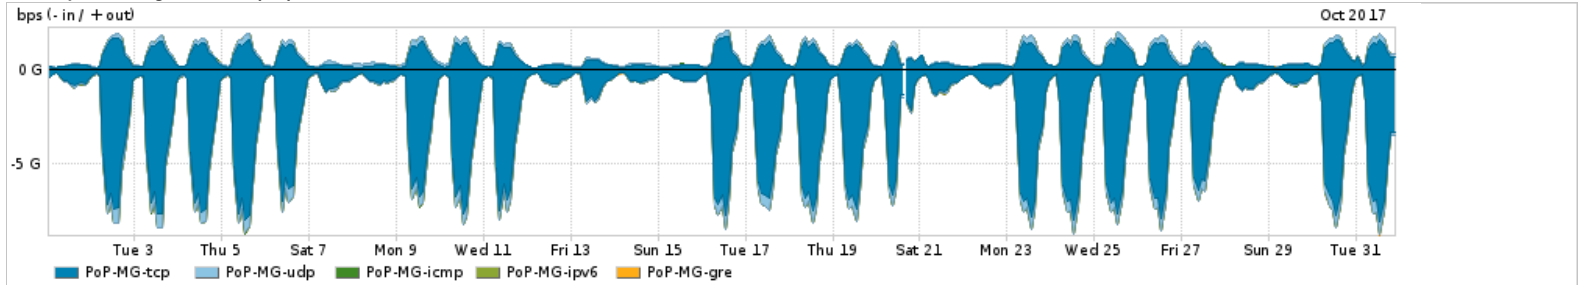

PROFILE	APPLICATION	IN	OUT	TOTAL	
☒	PoP-MG	quit	137.76 Mbps	37.47 Mbps	175.24 Mbps
☒	PoP-MG	other UDP	71.81 Mbps	69.99 Mbps	141.80 Mbps
☒	PoP-MG	other TCP	42.50 Mbps	24.21 Mbps	66.71 Mbps
☐	PoP-MG	ntp	77.33 Kbps	13.58 Mbps	13.66 Mbps
☐	PoP-MG	smtp	5.21 Mbps	5.36 Mbps	10.58 Mbps
☐	PoP-MG	pop	161.96 Kbps	8.11 Mbps	8.27 Mbps
☐	PoP-MG	ssh	2.83 Mbps	3.08 Mbps	5.91 Mbps
☐	PoP-MG	dns	3.58 Mbps	2.00 Mbps	5.57 Mbps

Distribuição do tráfego do PoP-MG por protocolo

Average | Max | PCT95

PROFILE	PROTOCOL	IN	OUT	TOTAL	
☒	PoP-MG	tcp	2.57 Gbps	556.27 Mbps	3.13 Gbps
☒	PoP-MG	udp	214.30 Mbps	124.06 Mbps	338.36 Mbps
☒	PoP-MG	icmp	395.69 Kbps	711.61 Kbps	1.11 Mbps
☒	PoP-MG	ipv6	625.27 Kbps	283.77 Kbps	909.05 Kbps
☒	PoP-MG	gre	140.02 Kbps	383.15 Kbps	523.18 Kbps
☐	PoP-MG	esp	92.52 Kbps	45.18 Kbps	137.70 Kbps
☐	PoP-MG	ipv6-icmp	28.66 Kbps	35.06 Kbps	63.72 Kbps
☐	PoP-MG	ipv6-nonxt	4.00 bps	0.00 bps	4.00 bps
☐	PoP-MG	aris	3.00 bps	0.00 bps	3.00 bps
☐	PoP-MG	246	0.00 bps	0.00 bps	0.00 bps

For assistance with this product, please contact support at <https://support.arbornetworks.com>