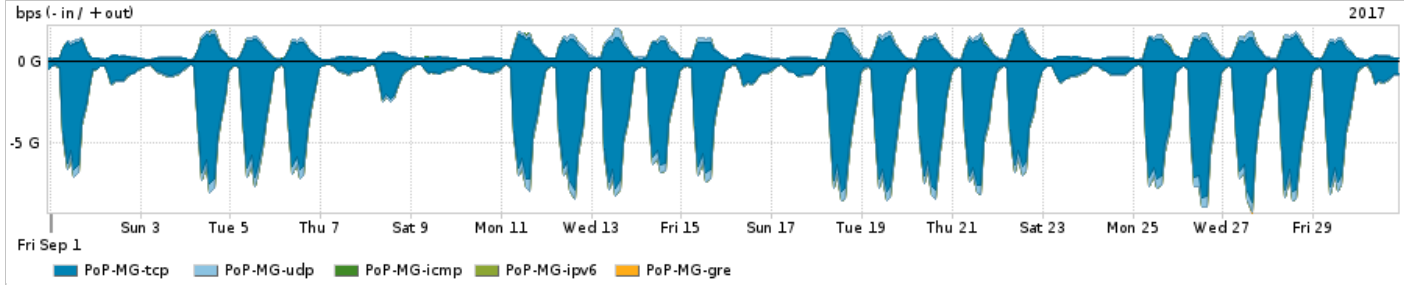

PROFILE	APPLICATION	IN	OUT	TOTAL
☒	PoP-MG	quit	124.27 Mbps	32.30 Mbps	156.57 Mbps
☒	PoP-MG	other UDP	64.08 Mbps	63.49 Mbps	127.57 Mbps
☒	PoP-MG	other TCP	41.68 Mbps	23.77 Mbps	65.45 Mbps
☐	PoP-MG	smtp	4.83 Mbps	5.49 Mbps	10.32 Mbps
☐	PoP-MG	ssh	4.05 Mbps	3.81 Mbps	7.87 Mbps
☐	PoP-MG	dns	3.69 Mbps	1.83 Mbps	5.51 Mbps
☐	PoP-MG	macromedia-fcs	2.27 Mbps	2.38 Mbps	4.64 Mbps
☐	PoP-MG	qq	945.02 Kbps	2.29 Mbps	3.23 Mbps

Distribuição do tráfego do PoP-MG por protocolo

Average | Max | PCT95

	PROFILE	PROTOCOL	IN	OUT	TOTAL
☒	PoP-MG	tcp	2.54 Gbps	532.25 Mbps	3.08 Gbps
☒	PoP-MG	udp	193.24 Mbps	98.68 Mbps	291.91 Mbps
☒	PoP-MG	icmp	337.90 Kbps	648.52 Kbps	986.42 Kbps
☒	PoP-MG	ipv6	494.29 Kbps	290.25 Kbps	784.54 Kbps
☒	PoP-MG	gre	148.79 Kbps	400.65 Kbps	549.43 Kbps
☐	PoP-MG	esp	107.46 Kbps	38.54 Kbps	145.99 Kbps
☐	PoP-MG	ipv6-icmp	29.49 Kbps	37.71 Kbps	67.20 Kbps
☐	PoP-MG	sctp	0.00 bps	0.00 bps	0.00 bps
☐	PoP-MG	ggp	0.00 bps	0.00 bps	0.00 bps
☐	PoP-MG	dcn	0.00 bps	0.00 bps	0.00 bps

For assistance with this product, please contact support at <https://support.arbornetworks.com>