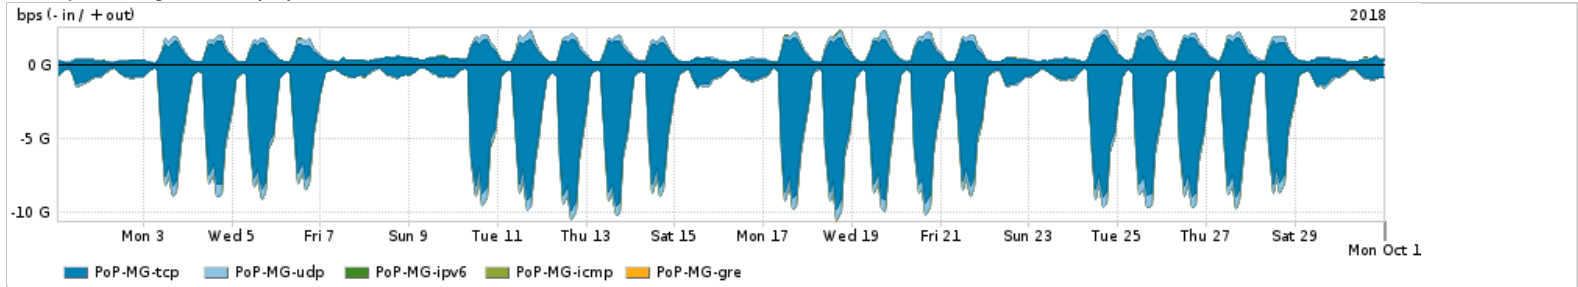

PROFILE	APPLICATION	IN	OUT	TOTAL
☒	PoP-MG	quit	193.03 Mbps	73.44 Mbps	266.47 Mbps
☒	PoP-MG	other UDP	60.19 Mbps	73.75 Mbps	133.94 Mbps
☒	PoP-MG	other TCP	47.06 Mbps	22.48 Mbps	69.54 Mbps
☐	PoP-MG	ssh	4.94 Mbps	7.44 Mbps	12.38 Mbps
☐	PoP-MG	smtp	5.65 Mbps	5.63 Mbps	11.28 Mbps
☐	PoP-MG	dns	4.62 Mbps	2.45 Mbps	7.07 Mbps
☐	PoP-MG	bittorrent	1.64 Mbps	3.48 Mbps	5.12 Mbps
☐	PoP-MG	macromedia-fcs	729.02 Kbps	3.04 Mbps	3.77 Mbps

Distribuição do tráfego do PoP-MG por protocolo

Average | Max | PCT95

	PROFILE	PROTOCOL	IN	OUT	TOTAL
☒	PoP-MG	tcp	3.04 Gbps	645.62 Mbps	3.69 Gbps
☒	PoP-MG	udp	261.18 Mbps	154.08 Mbps	415.27 Mbps
☒	PoP-MG	ipv6	691.53 Kbps	729.13 Kbps	1.42 Mbps
☒	PoP-MG	icmp	464.29 Kbps	842.07 Kbps	1.31 Mbps
☒	PoP-MG	gre	179.59 Kbps	383.71 Kbps	563.29 Kbps
☐	PoP-MG	esp	96.85 Kbps	60.36 Kbps	157.21 Kbps
☐	PoP-MG	ipv6-icmp	39.63 Kbps	43.13 Kbps	82.76 Kbps
☐	PoP-MG	ipv6-nonxt	81.00 bps	0.00 bps	81.00 bps
☐	PoP-MG	ipencap	44.00 bps	0.00 bps	44.00 bps
☐	PoP-MG	ip	4.00 bps	0.00 bps	4.00 bps

For assistance with this product, please contact support at <https://support.arbornetworks.com>