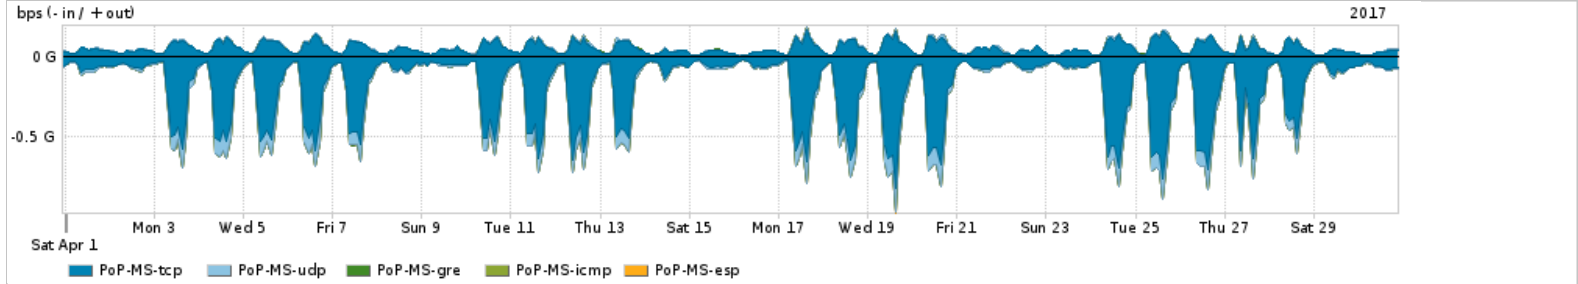

PROFILE	APPLICATION	IN	OUT	TOTAL
☒	PoP-MS		other UDP	841.24 Kbps	2.14 Mbps
☐	PoP-MS		smtp	337.33 Kbps	840.21 Kbps
☐	PoP-MS		qq	51.95 Kbps	644.46 Kbps
☐	PoP-MS		ssh	147.78 Kbps	529.22 Kbps
☐	PoP-MS		dns	215.08 Kbps	332.13 Kbps
☐	PoP-MS		macromedia-fcs	229.65 Kbps	242.36 Kbps

Distribuição do tráfego do PoP-MS por protocolo

Average | Max | PCT95

	PROFILE	PROTOCOL	IN	OUT	TOTAL
☒	PoP-MS		tcp	190.32 Mbps	243.66 Mbps
☒	PoP-MS		udp	32.20 Mbps	36.23 Mbps
☒	PoP-MS		gre	70.55 Kbps	155.73 Kbps
☒	PoP-MS		icmp	16.17 Kbps	34.51 Kbps
☒	PoP-MS		esp	3.86 Kbps	5.79 Kbps
☐	PoP-MS		ipv6	898.00 bps	1.32 Kbps
☐	PoP-MS		ipv6-icmp	205.00 bps	891.00 bps
☐	PoP-MS		sctp	1.00 bps	1.00 bps

For assistance with this product, please contact support@arbornetworks.com.