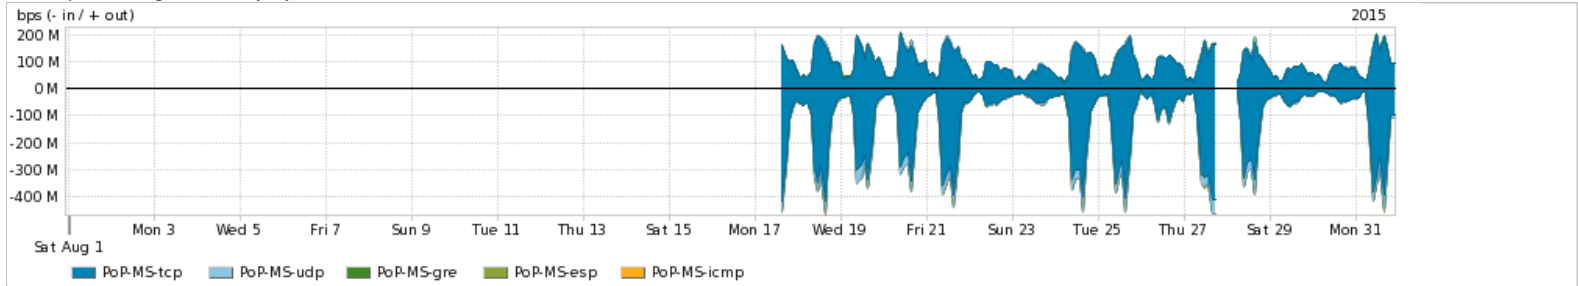

PROFILE	APPLICATION	IN	OUT	TOTAL	
☐	PoP-MS	ssh	49.85 Kbps	205.38 Kbps	255.23 Kbps
☐	PoP-MS	macromedia-fcs	249.60 Kbps	4.93 Kbps	254.52 Kbps
☐	PoP-MS	smtp	126.45 Kbps	85.15 Kbps	211.60 Kbps
☐	PoP-MS	dns	73.22 Kbps	33.46 Kbps	106.68 Kbps
☐	PoP-MS	opennap	26.88 Kbps	2.22 Kbps	29.11 Kbps

Distribuição do tráfego do PoP-MS por protocolo

Average | Max | PCT95

PROFILE	PROTOCOL	IN	OUT	TOTAL	
☒	PoP-MS	tcp	52.58 Mbps	40.00 Mbps	92.58 Mbps
☒	PoP-MS	udp	5.74 Mbps	1.01 Mbps	6.75 Mbps
☒	PoP-MS	gre	21.59 Kbps	107.44 Kbps	129.04 Kbps
☒	PoP-MS	esp	7.70 Kbps	16.38 Kbps	24.08 Kbps
☒	PoP-MS	icmp	9.16 Kbps	7.01 Kbps	16.17 Kbps
☐	PoP-MS	ipv6	133.00 bps	99.00 bps	232.00 bps
☐	PoP-MS	ipv6-frag	14.00 bps	0.00 bps	14.00 bps
☐	PoP-MS	ipv6-icmp	9.00 bps	2.00 bps	11.00 bps
☐	PoP-MS	ip	0.00 bps	0.00 bps	0.00 bps

For assistance with this product, please contact support@arbornetworks.com.