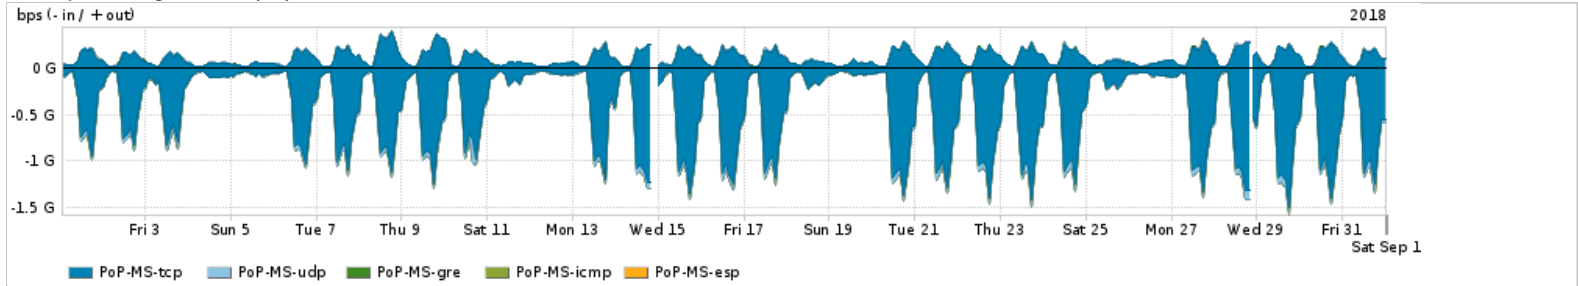

PROFILE	APPLICATION	IN	OUT	TOTAL
☒	PoP-MS	other UDP	3.30 Mbps	2.93 Mbps	6.23 Mbps
☐	PoP-MS	dns	393.00 Kbps	899.10 Kbps	1.29 Mbps
☐	PoP-MS	smtp	398.05 Kbps	491.27 Kbps	889.31 Kbps
☐	PoP-MS	ssh	206.40 Kbps	449.18 Kbps	655.58 Kbps
☐	PoP-MS	qq	65.66 Kbps	435.78 Kbps	501.44 Kbps
☐	PoP-MS	xmpp	205.96 Kbps	207.62 Kbps	413.57 Kbps

Distribuição do tráfego do PoP-MS por protocolo

Average | Max | PCT95

	PROFILE	PROTOCOL	IN	OUT	TOTAL
☒	PoP-MS	tcp	421.82 Mbps	100.79 Mbps	522.61 Mbps
☒	PoP-MS	udp	27.22 Mbps	6.20 Mbps	33.42 Mbps
☒	PoP-MS	gre	75.92 Kbps	379.29 Kbps	455.22 Kbps
☒	PoP-MS	icmp	23.08 Kbps	51.84 Kbps	74.92 Kbps
☒	PoP-MS	esp	16.67 Kbps	19.27 Kbps	35.94 Kbps
☐	PoP-MS	ipv6-icmp	290.00 bps	278.00 bps	568.00 bps
☐	PoP-MS	ipv6	301.00 bps	172.00 bps	473.00 bps

For assistance with this product, please contact support at <https://support.arbornetworks.com>