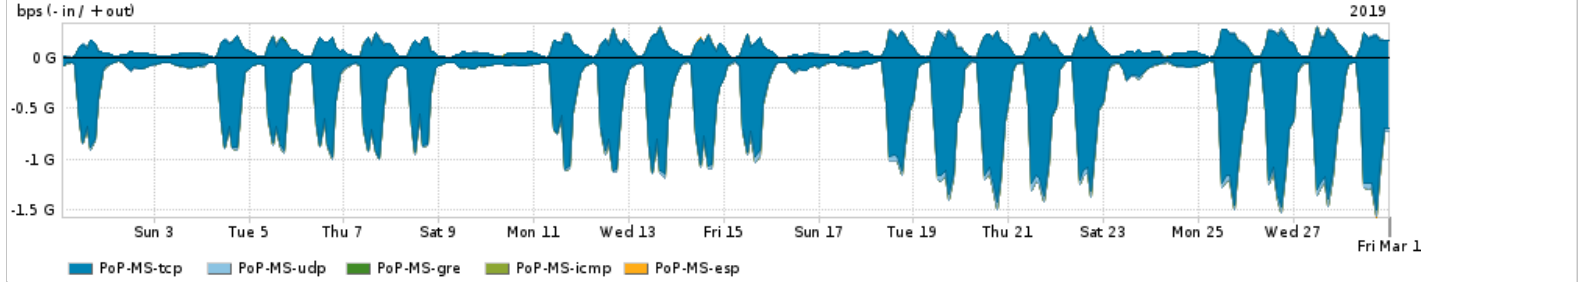

PROFILE	APPLICATION	IN	OUT	TOTAL
☒	PoP-MS	other UDP	4.82 Mbps	1.81 Mbps	6.63 Mbps
☐	PoP-MS	ssh	286.48 Kbps	2.53 Mbps	2.82 Mbps
☐	PoP-MS	smtp	307.89 Kbps	366.74 Kbps	674.62 Kbps
☐	PoP-MS	stun	265.07 Kbps	222.97 Kbps	488.04 Kbps
☐	PoP-MS	qq	62.53 Kbps	422.98 Kbps	485.51 Kbps
☐	PoP-MS	xmpp	218.72 Kbps	249.12 Kbps	467.83 Kbps

Distribuição do tráfego do PoP-MS por protocolo

Average | Max | PCT95

	PROFILE	PROTOCOL	IN	OUT	TOTAL
☒	PoP-MS	tcp	400.17 Mbps	95.92 Mbps	496.09 Mbps
☒	PoP-MS	udp	16.73 Mbps	3.46 Mbps	20.19 Mbps
☒	PoP-MS	gre	21.22 Kbps	229.90 Kbps	251.11 Kbps
☒	PoP-MS	icmp	23.35 Kbps	44.80 Kbps	68.15 Kbps
☒	PoP-MS	esp	3.76 Kbps	8.67 Kbps	12.43 Kbps
☐	PoP-MS	61	11.06 Kbps	0.00 bps	11.06 Kbps
☐	PoP-MS	ipv6	1.52 Kbps	677.00 bps	2.20 Kbps
☐	PoP-MS	ipv6-icmp	500.00 bps	705.00 bps	1.21 Kbps

For assistance with this product, please contact support at <https://support.arbornetworks.com>