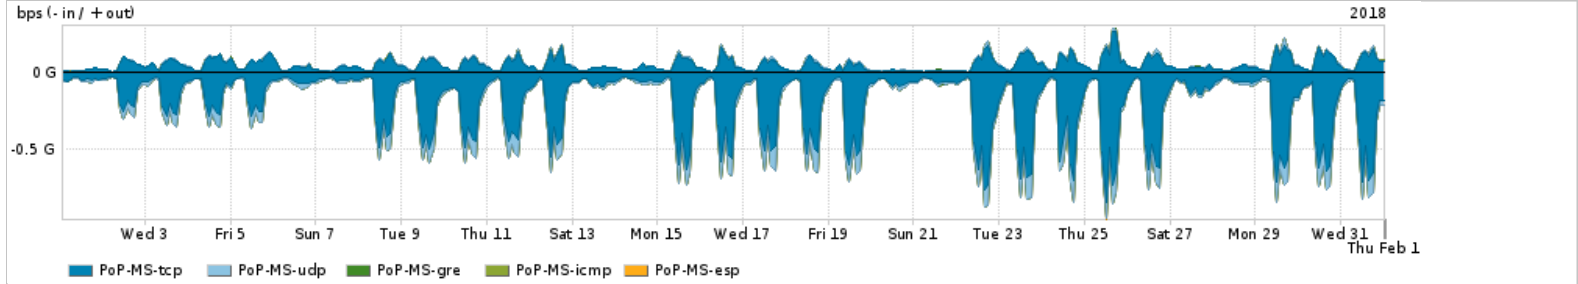

PROFILE	APPLICATION	IN	OUT	TOTAL
☒	PoP-MS	other UDP	3.01 Mbps	901.54 Kbps	3.91 Mbps
☐	PoP-MS	smtp	323.09 Kbps	271.22 Kbps	594.31 Kbps
☐	PoP-MS	dns	283.12 Kbps	144.57 Kbps	427.69 Kbps
☐	PoP-MS	qq	34.82 Kbps	340.83 Kbps	375.65 Kbps
☐	PoP-MS	ssh	206.41 Kbps	113.39 Kbps	319.80 Kbps
☐	PoP-MS	rsync	237.43 Kbps	2.23 Kbps	239.66 Kbps

Distribuição do tráfego do PoP-MS por protocolo

Average | Max | PCT95

	PROFILE	PROTOCOL	IN	OUT	TOTAL
☒	PoP-MS	tcp	189.91 Mbps	52.21 Mbps	242.12 Mbps
☒	PoP-MS	udp	37.95 Mbps	4.26 Mbps	42.21 Mbps
☒	PoP-MS	gre	72.30 Kbps	132.04 Kbps	204.33 Kbps
☒	PoP-MS	icmp	16.70 Kbps	41.72 Kbps	58.42 Kbps
☒	PoP-MS	esp	1.73 Kbps	1.23 Kbps	2.96 Kbps
☐	PoP-MS	ipv6-icmp	201.00 bps	553.00 bps	754.00 bps
☐	PoP-MS	ipv6	168.00 bps	307.00 bps	475.00 bps
☐	PoP-MS	ipv6-nonxt	0.00 bps	0.00 bps	0.00 bps

For assistance with this product, please contact support at <https://support.arbornetworks.com>