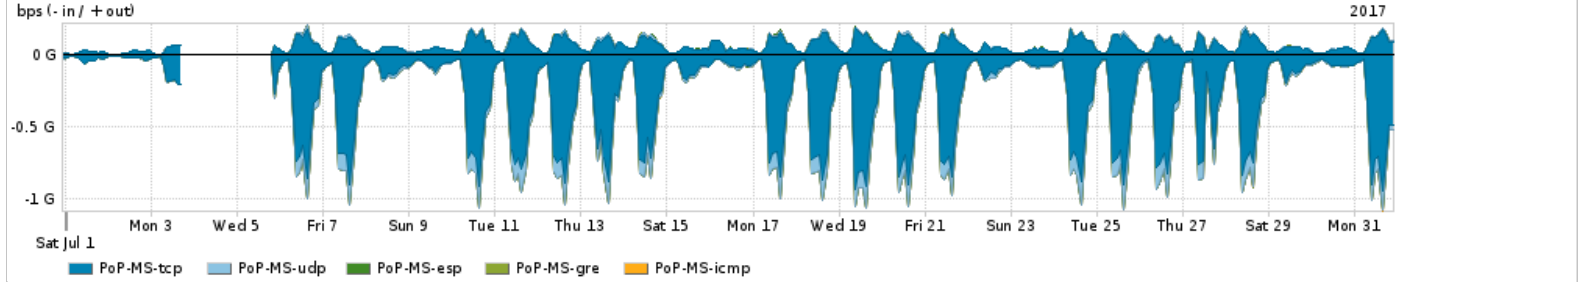

PROFILE	APPLICATION	IN	OUT	TOTAL	
☒	PoP-MS	other UDP		1.08 Mbps	639.72 Kbps	1.71 Mbps
☐	PoP-MS	smtp		621.67 Kbps	445.20 Kbps	1.07 Mbps
☐	PoP-MS	qq		43.52 Kbps	383.80 Kbps	427.32 Kbps
☐	PoP-MS	dns		238.78 Kbps	120.82 Kbps	359.60 Kbps
☐	PoP-MS	rsync		266.76 Kbps	4.59 Kbps	271.35 Kbps
☐	PoP-MS	ssh		128.95 Kbps	95.18 Kbps	224.13 Kbps

Distribuição do tráfego do PoP-MS por protocolo

Average | Max | PCT95

	PROFILE	PROTOCOL	IN	OUT	TOTAL	
☒	PoP-MS	tcp		254.45 Mbps	56.67 Mbps	311.12 Mbps
☒	PoP-MS	udp		36.52 Mbps	3.87 Mbps	40.39 Mbps
☒	PoP-MS	esp		36.13 Kbps	241.70 Kbps	277.83 Kbps
☒	PoP-MS	gre		73.70 Kbps	147.39 Kbps	221.09 Kbps
☒	PoP-MS	icmp		21.81 Kbps	21.34 Kbps	43.15 Kbps
☐	PoP-MS	ipv6-icmp		150.00 bps	721.00 bps	871.00 bps
☐	PoP-MS	ipv6		172.00 bps	323.00 bps	495.00 bps
☐	PoP-MS	sctp		2.00 bps	0.00 bps	2.00 bps

For assistance with this product, please contact support at <https://support.arbornetworks.com>