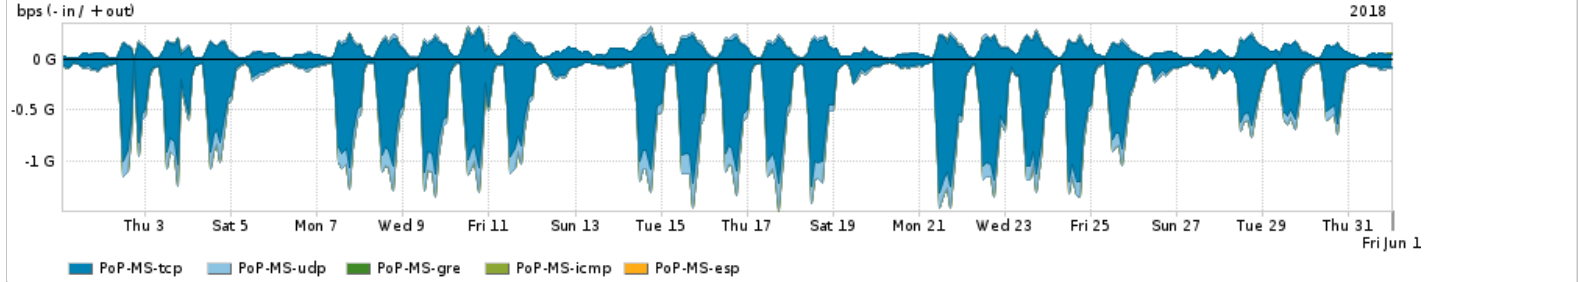

PROFILE	APPLICATION	IN	OUT	TOTAL
☒	PoP-MS	other UDP	3.22 Mbps	1.77 Mbps	5.00 Mbps
☐	PoP-MS	dns	377.27 Kbps	458.66 Kbps	835.94 Kbps
☐	PoP-MS	smtp	384.31 Kbps	350.76 Kbps	735.07 Kbps
☐	PoP-MS	ssh	299.13 Kbps	290.24 Kbps	589.37 Kbps
☐	PoP-MS	qq	152.68 Kbps	404.23 Kbps	556.91 Kbps
☐	PoP-MS	rsync	331.76 Kbps	2.37 Kbps	334.12 Kbps

Distribuição do tráfego do PoP-MS por protocolo

Average | Max | PCT95

	PROFILE	PROTOCOL	IN	OUT	TOTAL
☒	PoP-MS	tcp	352.17 Mbps	91.12 Mbps	443.30 Mbps
☒	PoP-MS	udp	60.47 Mbps	9.49 Mbps	69.96 Mbps
☒	PoP-MS	gre	26.73 Kbps	197.02 Kbps	223.75 Kbps
☒	PoP-MS	icmp	21.17 Kbps	43.56 Kbps	64.72 Kbps
☒	PoP-MS	esp	9.02 Kbps	8.09 Kbps	17.11 Kbps
☐	PoP-MS	ipv6-icmp	1.75 Kbps	691.00 bps	2.45 Kbps
☐	PoP-MS	ipv6	280.00 bps	188.00 bps	468.00 bps
☐	PoP-MS	ipv6-nonxt	0.00 bps	0.00 bps	0.00 bps

For assistance with this product, please contact support at <https://support.arbornetworks.com>