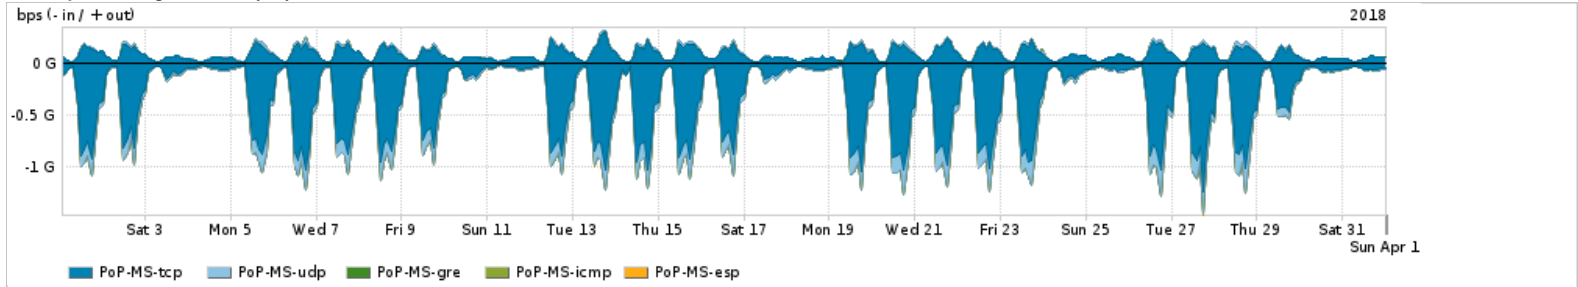

PROFILE	APPLICATION	IN	OUT	TOTAL
☒	PoP-MS	quit	55.99 Mbps	7.24 Mbps	63.22 Mbps
☒	PoP-MS	other TCP	9.14 Mbps	826.59 Kbps	9.97 Mbps
☒	PoP-MS	other UDP	3.67 Mbps	1.54 Mbps	5.22 Mbps
☐	PoP-MS	smtp	355.17 Kbps	359.36 Kbps	714.53 Kbps
☐	PoP-MS	dns	398.45 Kbps	182.99 Kbps	581.44 Kbps
☐	PoP-MS	opennap	29.96 Kbps	430.40 Kbps	460.35 Kbps
☐	PoP-MS	rsync	391.17 Kbps	4.00 Kbps	395.17 Kbps
☐	PoP-MS	macromedia-fcs	150.46 Kbps	232.76 Kbps	383.22 Kbps

Distribuição do tráfego do PoP-MS por protocolo

Average | Max | PCT95

	PROFILE	PROTOCOL	IN	OUT	TOTAL
☒	PoP-MS	tcp	323.50 Mbps	77.07 Mbps	400.57 Mbps
☒	PoP-MS	udp	60.14 Mbps	9.04 Mbps	69.18 Mbps
☒	PoP-MS	gre	19.88 Kbps	127.11 Kbps	146.99 Kbps
☒	PoP-MS	icmp	18.72 Kbps	42.15 Kbps	60.87 Kbps
☒	PoP-MS	esp	9.40 Kbps	7.45 Kbps	16.86 Kbps
☐	PoP-MS	ipv6-icmp	397.00 bps	479.00 bps	876.00 bps
☐	PoP-MS	ipv6	294.00 bps	311.00 bps	605.00 bps
☐	PoP-MS	ipv6-nonxt	0.00 bps	0.00 bps	0.00 bps

For assistance with this product, please contact support at <https://support.arbornetworks.com>