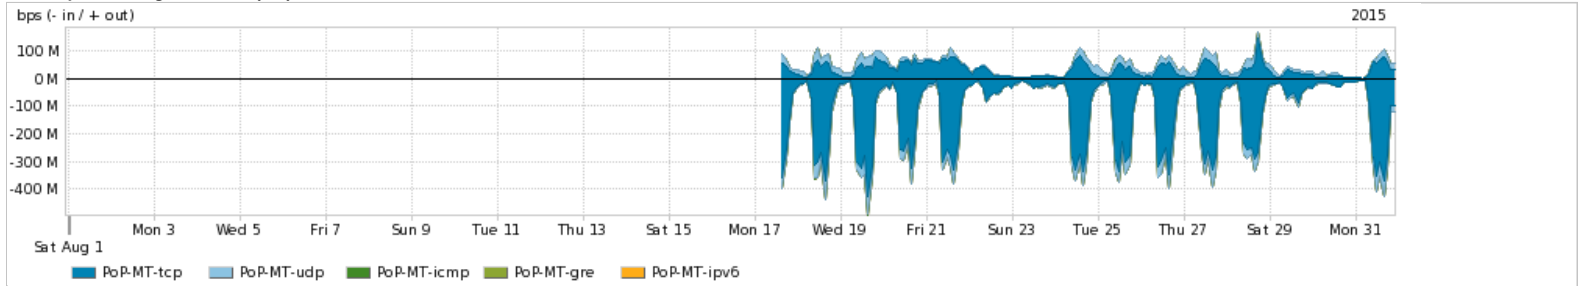

PROFILE	APPLICATION	IN	OUT	TOTAL	
☐	PoP-MT	bittorrent	65.24 Kbps	104.66 Kbps	169.90 Kbps
☐	PoP-MT	rdp	11.38 Kbps	114.41 Kbps	125.78 Kbps
☐	PoP-MT	smtp	67.00 Kbps	26.91 Kbps	93.90 Kbps
☐	PoP-MT	dns	60.18 Kbps	27.99 Kbps	88.17 Kbps
☐	PoP-MT	ssh	39.74 Kbps	33.47 Kbps	73.21 Kbps

Distribuição do tráfego do PoP-MT por protocolo

Average | Max | PCT95

PROFILE	PROTOCOL	IN	OUT	TOTAL	
☒	PoP-MT	tcp	52.45 Mbps	13.95 Mbps	66.40 Mbps
☒	PoP-MT	udp	7.23 Mbps	6.94 Mbps	14.16 Mbps
☒	PoP-MT	icmp	11.25 Kbps	16.14 Kbps	27.39 Kbps
☒	PoP-MT	gre	599.00 bps	30.00 bps	629.00 bps
☒	PoP-MT	ipv6	0.00 bps	30.00 bps	30.00 bps
☐	PoP-MT	esp	10.00 bps	0.00 bps	10.00 bps
☐	PoP-MT	ip	0.00 bps	0.00 bps	0.00 bps

For assistance with this product, please contact support@arbornetworks.com.