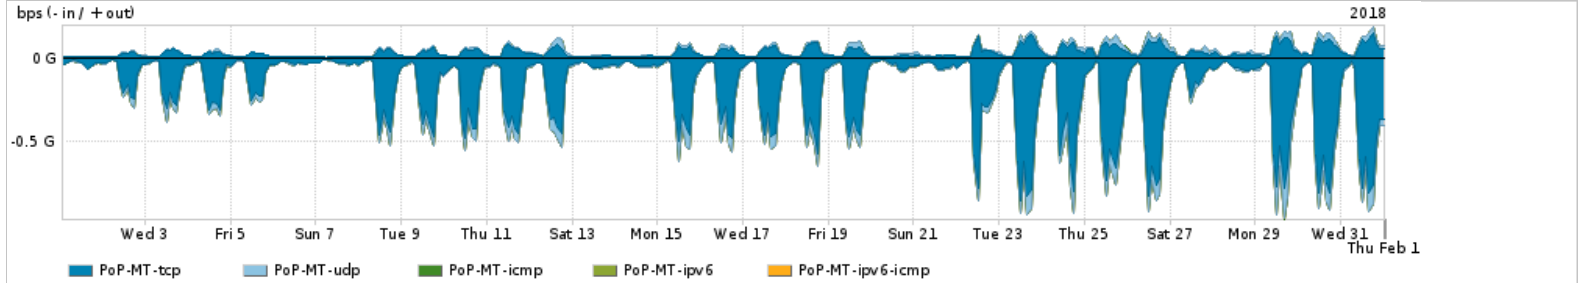

PROFILE	APPLICATION	IN	OUT	TOTAL
☒	PoP-MT	quit	22.81 Mbps	4.61 Mbps	27.42 Mbps
☒	PoP-MT	other TCP	9.34 Mbps	2.39 Mbps	11.72 Mbps
☒	PoP-MT	other UDP	3.67 Mbps	4.32 Mbps	7.99 Mbps
☐	PoP-MT	dns	226.36 Kbps	73.80 Kbps	300.17 Kbps
☐	PoP-MT	ssh	122.81 Kbps	88.65 Kbps	211.46 Kbps
☐	PoP-MT	pop	25.49 Kbps	150.70 Kbps	176.19 Kbps
☐	PoP-MT	xmpp	81.49 Kbps	72.17 Kbps	153.66 Kbps
☐	PoP-MT	smtp	92.36 Kbps	56.87 Kbps	149.23 Kbps

Distribuição do tráfego do PoP-MT por protocolo

Average | Max | PCT95

	PROFILE	PROTOCOL	IN	OUT	TOTAL
☒	PoP-MT	tcp	187.52 Mbps	29.67 Mbps	217.19 Mbps
☒	PoP-MT	udp	26.72 Mbps	9.10 Mbps	35.83 Mbps
☒	PoP-MT	icmp	18.40 Kbps	45.87 Kbps	64.27 Kbps
☒	PoP-MT	ipv6	4.00 bps	24.00 bps	28.00 bps
☒	PoP-MT	ipv6-icmp	0.00 bps	0.00 bps	0.00 bps
☐	PoP-MT	gre	0.00 bps	0.00 bps	0.00 bps

For assistance with this product, please contact support at <https://support.arbornetworks.com>