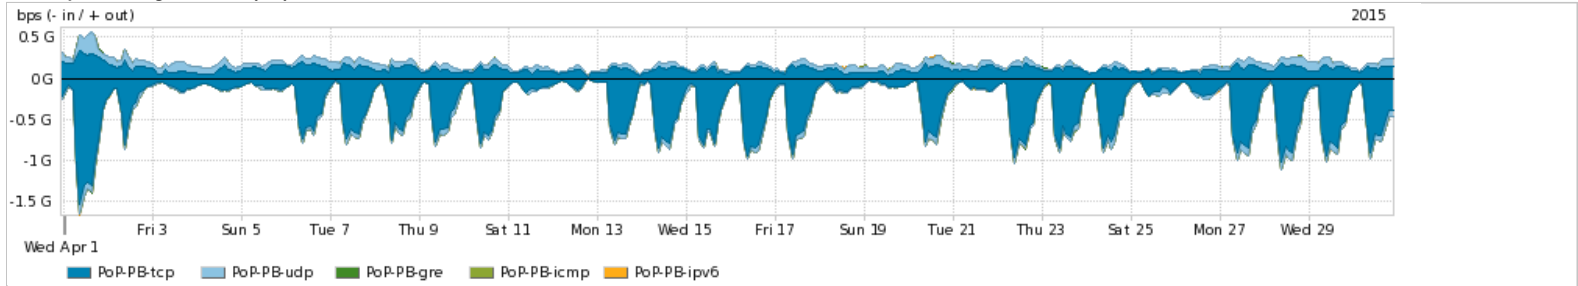

PROFILE	APPLICATION	IN	OUT	TOTAL	
☐	PoP-PB	smtp	1.26 Mbps	467.01 Kbps	1.73 Mbps
☐	PoP-PB	macromedia-fcs	1.52 Mbps	182.26 Kbps	1.70 Mbps
☐	PoP-PB	ssh	551.42 Kbps	1.13 Mbps	1.68 Mbps
☐	PoP-PB	rdp	103.60 Kbps	1.06 Mbps	1.17 Mbps
☐	PoP-PB	rsync	803.75 Kbps	14.38 Kbps	818.13 Kbps

Distribuição do tráfego do PoP-PB por protocolo

Average | Max | PCT95

PROFILE	PROTOCOL	IN	OUT	TOTAL	
☒	PoP-PB	tcp	322.67 Mbps	112.84 Mbps	435.51 Mbps
☒	PoP-PB	udp	30.69 Mbps	59.30 Mbps	89.99 Mbps
☒	PoP-PB	gre	786.26 Kbps	132.85 Kbps	919.11 Kbps
☒	PoP-PB	icmp	103.05 Kbps	245.14 Kbps	348.19 Kbps
☒	PoP-PB	ipv6	156.83 Kbps	190.42 Kbps	347.25 Kbps
☐	PoP-PB	esp	35.55 Kbps	72.77 Kbps	108.32 Kbps
☐	PoP-PB	ipv6-icmp	13.00 bps	527.00 bps	540.00 bps
☐	PoP-PB	255	0.00 bps	0.00 bps	0.00 bps

For assistance with this product, please contact support@arbornetworks.com.