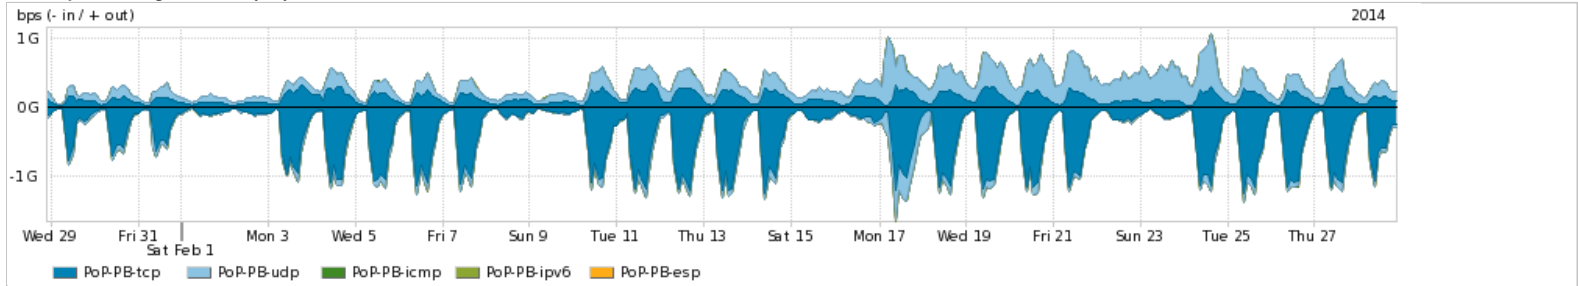

PROFILE	APPLICATION	IN	OUT	TOTAL
☐	PoP-PB	ssh	881.69 Kbps	4.37 Mbps
☐	PoP-PB	dns	678.63 Kbps	4.07 Mbps
☐	PoP-PB	macromedia-fcs	2.69 Mbps	808.78 Kbps
☐	PoP-PB	smtp	1.78 Mbps	741.00 Kbps
☐	PoP-PB	rsync	2.39 Mbps	41.85 Kbps

Distribuição do tráfego do PoP-PB por protocolo

Average | Max | PCT95

PROFILE	PROTOCOL	IN	OUT	TOTAL
☒	PoP-PB	tcp	404.07 Mbps	119.73 Mbps
☒	PoP-PB	udp	54.67 Mbps	205.97 Mbps
☒	PoP-PB	icmp	259.40 Kbps	405.74 Kbps
☒	PoP-PB	ipv6	309.43 Kbps	255.55 Kbps
☐	PoP-PB	gre	73.54 Kbps	30.87 Kbps
☒	PoP-PB	esp	28.28 Kbps	10.46 Kbps
☐	PoP-PB	rsvp	0.00 bps	4.00 bps
☐	PoP-PB	255	0.00 bps	0.00 bps

For assistance with this product, please contact support@arbornetworks.com.