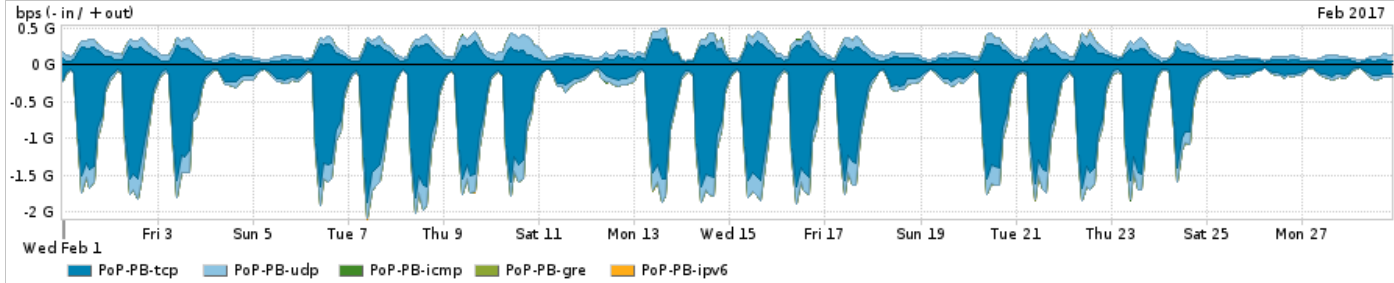

PROFILE	APPLICATION	IN	OUT	TOTAL	
☒	PoP-PB	PoP-PB	other UDP	31.20 Mbps	70.63 Mbps	101.83 Mbps
☒	PoP-PB	PoP-PB	quit	63.17 Mbps	4.81 Mbps	67.99 Mbps
☒	PoP-PB	PoP-PB	other TCP	15.31 Mbps	29.16 Mbps	44.47 Mbps
☐	PoP-PB	PoP-PB	ssh	2.21 Mbps	890.18 Kbps	3.10 Mbps
☐	PoP-PB	PoP-PB	bittorrent	414.98 Kbps	1.55 Mbps	1.97 Mbps
☐	PoP-PB	PoP-PB	postgresql	3.00 bps	1.70 Mbps	1.70 Mbps
☐	PoP-PB	PoP-PB	macromedia-fcs	1.60 Mbps	71.02 Kbps	1.67 Mbps
☐	PoP-PB	PoP-PB	dns	747.83 Kbps	615.76 Kbps	1.36 Mbps

Distribuição do tráfego do PoP-PB por protocolo

Average | Max | PCT95

	PROFILE	PROTOCOL	IN	OUT	TOTAL	
☒	PoP-PB	PoP-PB	tcp	543.84 Mbps	119.78 Mbps	663.62 Mbps
☒	PoP-PB	PoP-PB	udp	95.42 Mbps	76.24 Mbps	171.66 Mbps
☒	PoP-PB	PoP-PB	icmp	61.37 Kbps	211.93 Kbps	273.30 Kbps
☒	PoP-PB	PoP-PB	gre	146.00 Kbps	8.96 Kbps	154.96 Kbps
☒	PoP-PB	PoP-PB	ipv6	84.57 Kbps	56.89 Kbps	141.45 Kbps
☐	PoP-PB	PoP-PB	esp	51.75 Kbps	6.43 Kbps	58.17 Kbps
☐	PoP-PB	PoP-PB	ipv6-icmp	545.00 bps	966.00 bps	1.51 Kbps
☐	PoP-PB	PoP-PB	sctp	5.00 bps	0.00 bps	5.00 bps

For assistance with this product, please contact support@arbornetworks.com.