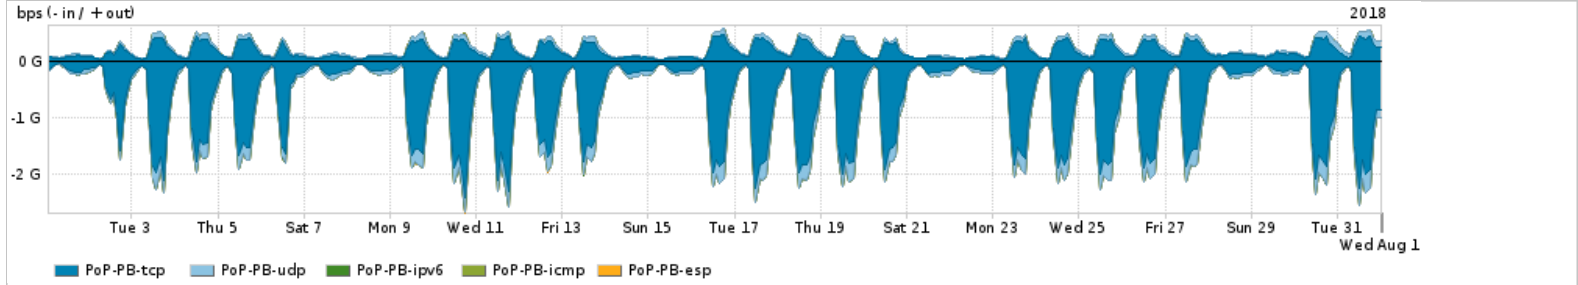

PROFILE	APPLICATION	IN	OUT	TOTAL
☒	PoP-PB	quit	84.94 Mbps	14.92 Mbps	99.86 Mbps
☒	PoP-PB	other UDP	22.23 Mbps	27.83 Mbps	50.06 Mbps
☒	PoP-PB	other TCP	15.31 Mbps	16.48 Mbps	31.79 Mbps
☐	PoP-PB	ssh	2.39 Mbps	2.16 Mbps	4.54 Mbps
☐	PoP-PB	bittorrent	603.17 Kbps	3.04 Mbps	3.65 Mbps
☐	PoP-PB	macromedia-fcs	326.20 Kbps	1.82 Mbps	2.15 Mbps
☐	PoP-PB	dns	701.87 Kbps	894.06 Kbps	1.60 Mbps
☐	PoP-PB	smtp	404.96 Kbps	359.74 Kbps	764.70 Kbps

Distribuição do tráfego do PoP-PB por protocolo

Average | Max | PCT95

	PROFILE	PROTOCOL	IN	OUT	TOTAL
☒	PoP-PB	tcp	670.43 Mbps	167.05 Mbps	837.48 Mbps
☒	PoP-PB	udp	108.49 Mbps	44.28 Mbps	152.77 Mbps
☒	PoP-PB	ipv6	291.94 Kbps	131.73 Kbps	423.67 Kbps
☒	PoP-PB	icmp	72.71 Kbps	227.24 Kbps	299.95 Kbps
☒	PoP-PB	esp	247.72 Kbps	33.76 Kbps	281.48 Kbps
☐	PoP-PB	ipv6-icmp	8.07 Kbps	2.48 Kbps	10.54 Kbps
☐	PoP-PB	gre	913.00 bps	78.00 bps	991.00 bps
☐	PoP-PB	sctp	71.00 bps	0.00 bps	71.00 bps
☐	PoP-PB	ipv6-nonxt	22.00 bps	0.00 bps	22.00 bps

For assistance with this product, please contact support at <https://support.arbornetworks.com>