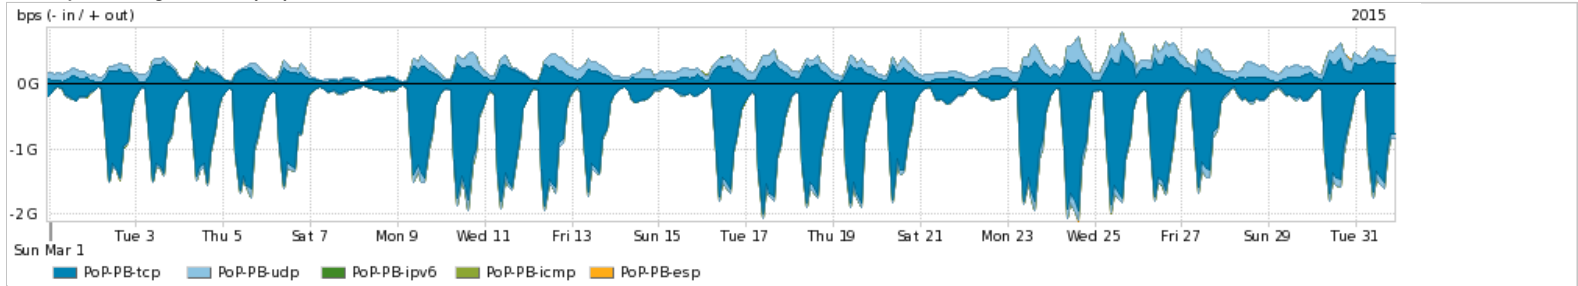

PROFILE	APPLICATION	IN	OUT	TOTAL	
☐	PoP-PB	smtp	2.72 Mbps	1.09 Mbps	3.81 Mbps
☐	PoP-PB	macromedia-fcs	2.96 Mbps	134.35 Kbps	3.10 Mbps
☐	PoP-PB	rdp	238.24 Kbps	2.57 Mbps	2.81 Mbps
☐	PoP-PB	ssh	980.95 Kbps	1.10 Mbps	2.08 Mbps
☐	PoP-PB	rsync	1.33 Mbps	23.61 Kbps	1.36 Mbps

Distribuição do tráfego do PoP-PB por protocolo

Average | Max | PCT95

PROFILE	PROTOCOL	IN	OUT	TOTAL	
☒	PoP-PB	tcp	629.67 Mbps	146.49 Mbps	776.17 Mbps
☒	PoP-PB	udp	34.36 Mbps	114.89 Mbps	149.25 Mbps
☒	PoP-PB	ipv6	564.14 Kbps	286.34 Kbps	850.49 Kbps
☒	PoP-PB	icmp	227.56 Kbps	271.30 Kbps	498.86 Kbps
☒	PoP-PB	esp	58.31 Kbps	143.55 Kbps	201.86 Kbps
☐	PoP-PB	gre	178.35 Kbps	22.68 Kbps	201.03 Kbps
☐	PoP-PB	ipv6-icmp	7.20 Kbps	2.13 Kbps	9.33 Kbps
☐	PoP-PB	ipv6-frag	71.00 bps	5.00 bps	76.00 bps
☐	PoP-PB	sctp	27.00 bps	0.00 bps	27.00 bps

For assistance with this product, please contact support@arbornetworks.com.