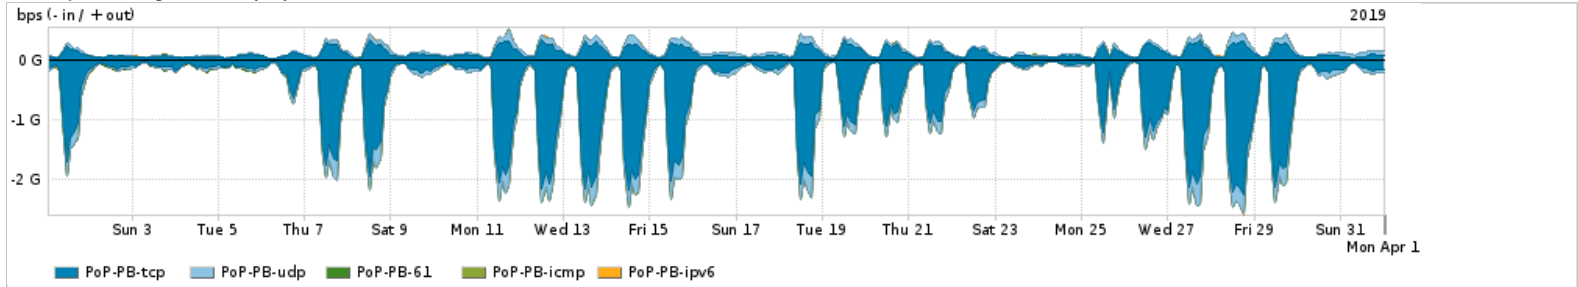

PROFILE	APPLICATION	IN	OUT	TOTAL
☒	PoP-PB	quit	62.07 Mbps	12.88 Mbps	74.95 Mbps
☒	PoP-PB	other UDP	23.11 Mbps	26.79 Mbps	49.90 Mbps
☒	PoP-PB	other TCP	9.59 Mbps	6.73 Mbps	16.32 Mbps
☐	PoP-PB	ssh	3.12 Mbps	1.28 Mbps	4.40 Mbps
☐	PoP-PB	ldap	621.40 Kbps	1.50 Mbps	2.12 Mbps
☐	PoP-PB	stun	693.00 Kbps	557.13 Kbps	1.25 Mbps
☐	PoP-PB	bittorrent	426.77 Kbps	621.55 Kbps	1.05 Mbps
☐	PoP-PB	smtp	450.67 Kbps	552.18 Kbps	1.00 Mbps

Distribuição do tráfego do PoP-PB por protocolo

Average | Max | PCT95

	PROFILE	PROTOCOL	IN	OUT	TOTAL
☒	PoP-PB	tcp	526.11 Mbps	103.48 Mbps	629.59 Mbps
☒	PoP-PB	udp	87.31 Mbps	42.06 Mbps	129.37 Mbps
☒	PoP-PB	61	1.36 Mbps	0.00 bps	1.36 Mbps
☒	PoP-PB	icmp	149.98 Kbps	207.38 Kbps	357.36 Kbps
☒	PoP-PB	ipv6	130.30 Kbps	221.66 Kbps	351.96 Kbps
☐	PoP-PB	esp	108.55 Kbps	11.73 Kbps	120.28 Kbps
☐	PoP-PB	ipv6-icmp	35.19 Kbps	2.21 Kbps	37.40 Kbps
☐	PoP-PB	gre	517.00 bps	0.00 bps	517.00 bps
☐	PoP-PB	sctp	3.00 bps	0.00 bps	3.00 bps
☐	PoP-PB	ipv6-nonxt	0.00 bps	0.00 bps	0.00 bps

For assistance with this product, please contact support at <https://support.arbornetworks.com>