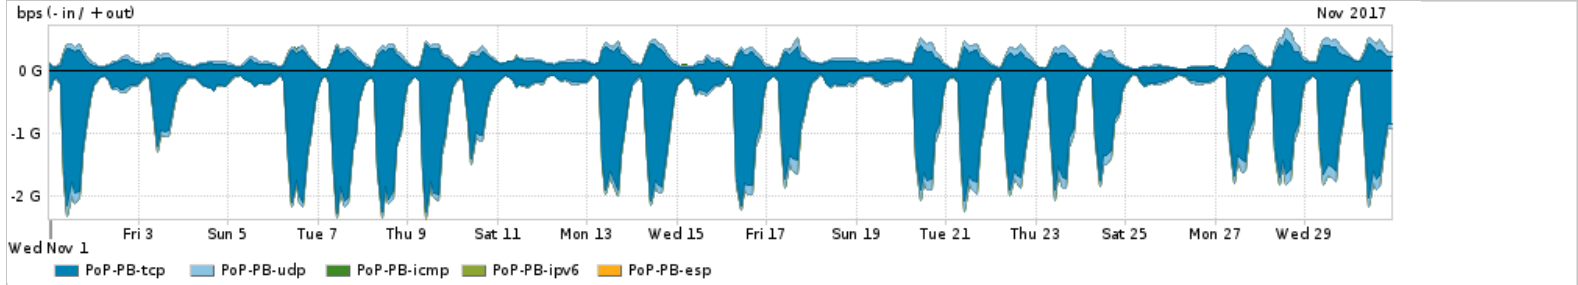

PROFILE	APPLICATION	IN	OUT	TOTAL
☒	PoP-PB	other UDP	25.02 Mbps	44.40 Mbps	69.42 Mbps
☒	PoP-PB	other TCP	16.90 Mbps	46.02 Mbps	62.92 Mbps
☒	PoP-PB	quit	28.44 Mbps	4.80 Mbps	33.24 Mbps
☐	PoP-PB	ssh	3.39 Mbps	975.81 Kbps	4.36 Mbps
☐	PoP-PB	smtp	422.57 Kbps	641.36 Kbps	1.06 Mbps
☐	PoP-PB	dns	598.62 Kbps	348.72 Kbps	947.34 Kbps
☐	PoP-PB	xmpp	339.85 Kbps	234.56 Kbps	574.41 Kbps
☐	PoP-PB	bittorrent	142.99 Kbps	319.15 Kbps	462.14 Kbps

Distribuição do tráfego do PoP-PB por protocolo

Average | Max | PCT95

	PROFILE	PROTOCOL	IN	OUT	TOTAL
☒	PoP-PB	tcp	666.31 Mbps	170.20 Mbps	836.51 Mbps
☒	PoP-PB	udp	54.51 Mbps	49.85 Mbps	104.36 Mbps
☒	PoP-PB	icmp	70.37 Kbps	254.06 Kbps	324.43 Kbps
☒	PoP-PB	ipv6	231.73 Kbps	67.71 Kbps	299.44 Kbps
☒	PoP-PB	esp	50.50 Kbps	6.32 Kbps	56.82 Kbps
☐	PoP-PB	ipv6-icmp	1.84 Kbps	1.93 Kbps	3.76 Kbps
☐	PoP-PB	gre	146.00 bps	49.00 bps	195.00 bps
☐	PoP-PB	sctp	28.00 bps	0.00 bps	28.00 bps

For assistance with this product, please contact support at <https://support.arbornetworks.com>