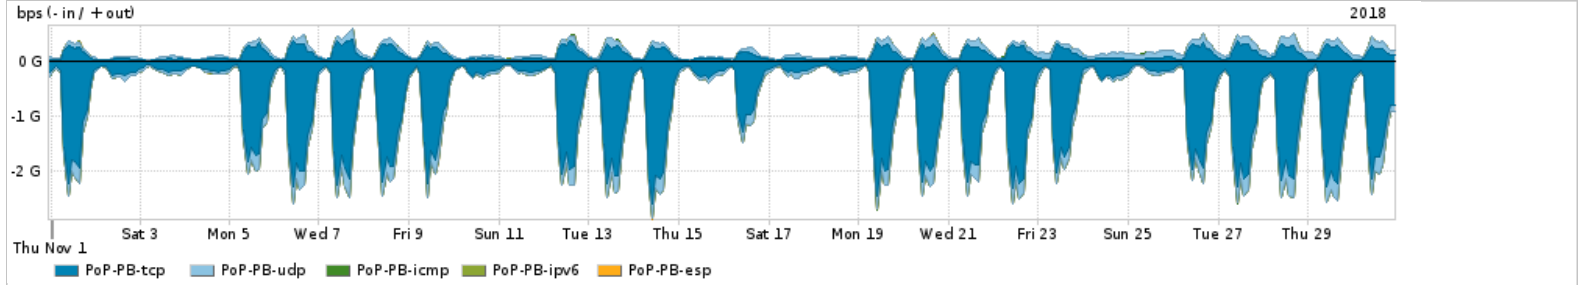

PROFILE	APPLICATION	IN	OUT	TOTAL
☒	PoP-PB	quit	81.24 Mbps	11.49 Mbps	92.73 Mbps
☒	PoP-PB	other UDP	29.54 Mbps	45.97 Mbps	75.51 Mbps
☒	PoP-PB	other TCP	15.02 Mbps	9.75 Mbps	24.78 Mbps
☐	PoP-PB	ldap	555.31 Kbps	8.84 Mbps	9.40 Mbps
☐	PoP-PB	ssh	3.88 Mbps	1.71 Mbps	5.59 Mbps
☐	PoP-PB	dns	830.36 Kbps	873.06 Kbps	1.70 Mbps
☐	PoP-PB	bittorrent	451.30 Kbps	953.94 Kbps	1.41 Mbps
☐	PoP-PB	stun	530.39 Kbps	470.48 Kbps	1.00 Mbps

Distribuição do tráfego do PoP-PB por protocolo

Average | Max | PCT95

	PROFILE	PROTOCOL	IN	OUT	TOTAL
☒	PoP-PB	tcp	731.73 Mbps	127.51 Mbps	859.24 Mbps
☒	PoP-PB	udp	113.06 Mbps	67.95 Mbps	181.01 Mbps
☒	PoP-PB	icmp	99.19 Kbps	307.86 Kbps	407.06 Kbps
☒	PoP-PB	ipv6	152.92 Kbps	152.91 Kbps	305.83 Kbps
☒	PoP-PB	esp	125.42 Kbps	29.62 Kbps	155.05 Kbps
☐	PoP-PB	ipv6-icmp	4.10 Kbps	4.46 Kbps	8.56 Kbps
☐	PoP-PB	gre	472.00 bps	1.64 Kbps	2.11 Kbps
☐	PoP-PB	ipv6-nonxt	0.00 bps	0.00 bps	0.00 bps
☐	PoP-PB	255	0.00 bps	0.00 bps	0.00 bps

For assistance with this product, please contact support at <https://support.arbornetworks.com>