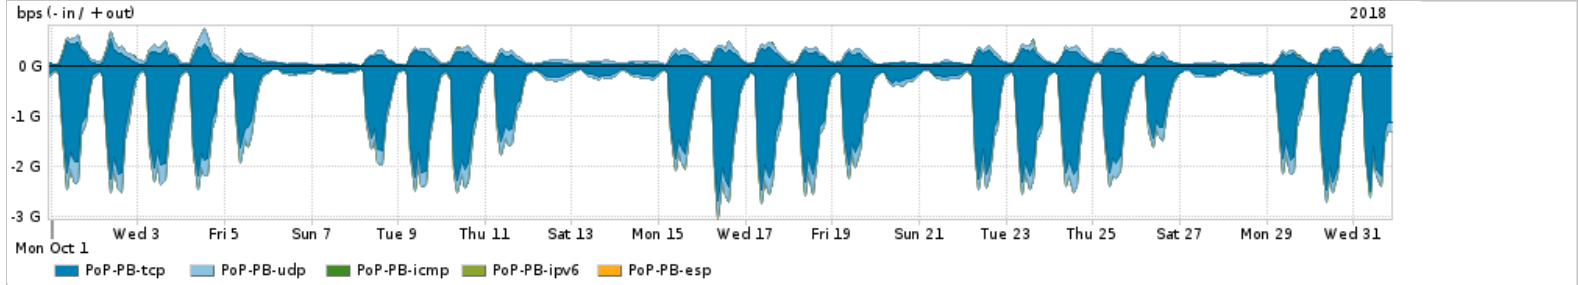

PROFILE	APPLICATION	IN	OUT	TOTAL
☒	PoP-PB	quit	92.49 Mbps	18.39 Mbps	110.88 Mbps
☒	PoP-PB	other UDP	25.05 Mbps	32.70 Mbps	57.75 Mbps
☒	PoP-PB	other TCP	12.11 Mbps	9.33 Mbps	21.44 Mbps
☐	PoP-PB	ssh	3.72 Mbps	2.21 Mbps	5.92 Mbps
☐	PoP-PB	dns	846.36 Kbps	1.56 Mbps	2.41 Mbps
☐	PoP-PB	bittorrent	409.65 Kbps	1.03 Mbps	1.44 Mbps
☐	PoP-PB	macromedia-fcs	352.21 Kbps	899.64 Kbps	1.25 Mbps
☐	PoP-PB	xmpp	573.20 Kbps	459.97 Kbps	1.03 Mbps

Distribuição do tráfego do PoP-PB por protocolo

Average | Max | PCT95

	PROFILE	PROTOCOL	IN	OUT	TOTAL
☒	PoP-PB	tcp	744.36 Mbps	132.23 Mbps	876.60 Mbps
☒	PoP-PB	udp	119.25 Mbps	53.77 Mbps	173.02 Mbps
☒	PoP-PB	icmp	107.36 Kbps	299.65 Kbps	407.01 Kbps
☒	PoP-PB	ipv6	226.51 Kbps	104.82 Kbps	331.33 Kbps
☒	PoP-PB	esp	157.20 Kbps	16.73 Kbps	173.92 Kbps
☐	PoP-PB	ipv6-icmp	7.59 Kbps	3.91 Kbps	11.50 Kbps
☐	PoP-PB	gre	83.00 bps	30.00 bps	113.00 bps
☐	PoP-PB	sctp	37.00 bps	0.00 bps	37.00 bps
☐	PoP-PB	ipv6-nonxt	2.00 bps	0.00 bps	2.00 bps
☐	PoP-PB	stp	0.00 bps	0.00 bps	0.00 bps

For assistance with this product, please contact support at <https://support.arbornetworks.com>