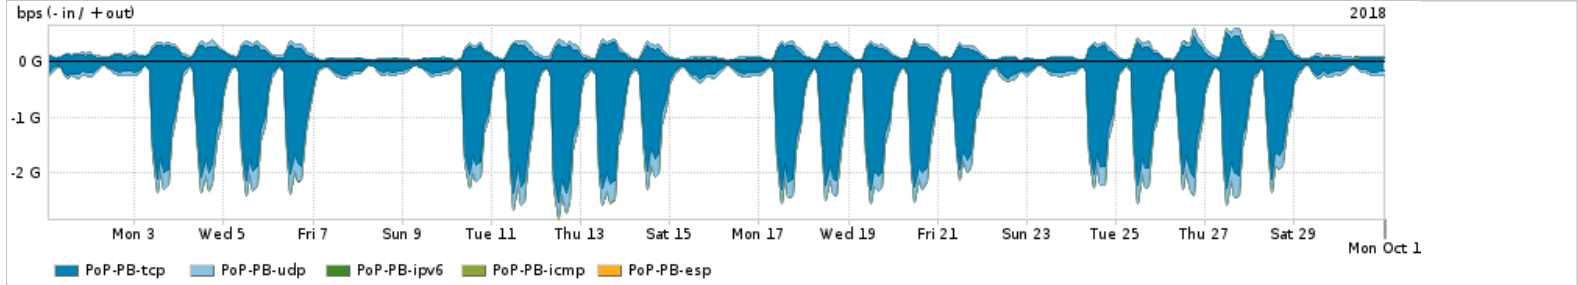

PROFILE	APPLICATION	IN	OUT	TOTAL
☒	PoP-PB	quit	95.23 Mbps	17.33 Mbps	112.56 Mbps
☒	PoP-PB	other UDP	22.47 Mbps	24.56 Mbps	47.04 Mbps
☒	PoP-PB	other TCP	11.87 Mbps	15.04 Mbps	26.91 Mbps
☐	PoP-PB	ssh	1.66 Mbps	2.30 Mbps	3.96 Mbps
☐	PoP-PB	dns	819.52 Kbps	2.07 Mbps	2.89 Mbps
☐	PoP-PB	bittorrent	375.11 Kbps	1.56 Mbps	1.93 Mbps
☐	PoP-PB	xmpp	599.80 Kbps	409.99 Kbps	1.01 Mbps
☐	PoP-PB	smtp	396.90 Kbps	366.67 Kbps	763.58 Kbps

Distribuição do tráfego do PoP-PB por protocolo

Average | Max | PCT95

	PROFILE	PROTOCOL	IN	OUT	TOTAL
☒	PoP-PB	tcp	731.19 Mbps	134.88 Mbps	866.07 Mbps
☒	PoP-PB	udp	119.08 Mbps	44.73 Mbps	163.82 Mbps
☒	PoP-PB	ipv6	153.23 Kbps	278.65 Kbps	431.88 Kbps
☒	PoP-PB	icmp	83.36 Kbps	282.67 Kbps	366.03 Kbps
☒	PoP-PB	esp	103.20 Kbps	19.12 Kbps	122.32 Kbps
☐	PoP-PB	ipv6-icmp	12.08 Kbps	1.56 Kbps	13.64 Kbps
☐	PoP-PB	gre	185.00 bps	17.00 bps	202.00 bps
☐	PoP-PB	ipencap	12.00 bps	0.00 bps	12.00 bps
☐	PoP-PB	ipv6-nonxt	1.00 bps	0.00 bps	1.00 bps
☐	PoP-PB	sctp	0.00 bps	0.00 bps	0.00 bps

For assistance with this product, please contact support at <https://support.arbornetworks.com>